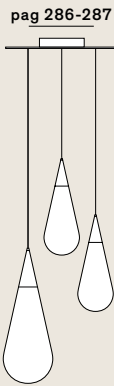

Goccia: Suspension

cod: H1, H2

Light Source E27 LED

Class A / A+ / A++

Catalogue

White  
(etched)