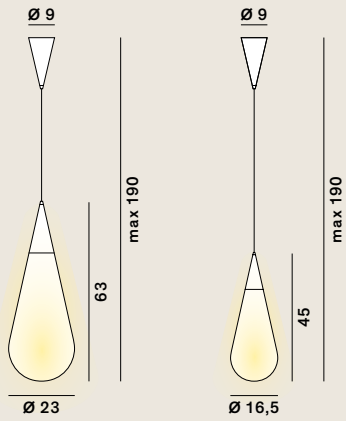

Goccia: Suspension

cod: H1, H2

Light Source E27 LED

Class A / A+ / A++

Catalogue

White  
(etched)