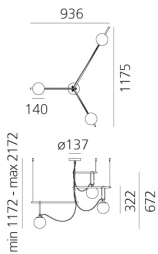

nh S3 14

Neri&Hu

IP20    Dimmerable: 

LUMINAIRE

- Watt: **12W**
- Voltage: **220-240V**
- Delivered lumens output: **772lm**
- CCT: **3000K**
- Efficiency: **80%**
- Efficacy: **64.31lm/W**

Notes

The glass balls and brass rings can slide along the rods, which can be fixed according to an orientation chosen by the customer. The light intensity can only be adjusted with dimmable bulbs. Maximum bulb length 80mm. Maximum bulb diameter: 50mm.

PRODUCT CODE: 1276010A

FEATURES

- Article Code: **1276010A**
- Colour: **Black/brass**
- Installation: **Suspension**
- Material: **Blown glass, brushed brass**
- Series: **Design Collection**
- Environment: **Indoor**
- design by: **Neri&Hu**

DIMENSIONS

- Length: **cm 135**
- Height: **cm 67.2**
- Diameter: **cm 14**
- Base Diameter: **cm 13.7**
- Max Height from ceiling: **cm 217**
- Glow Wire Test: **850°**

SOURCES NOT INCLUDED

- Category: **LED RETROFIT**
- Number: **3**
- Watt: **5W**
- Socket: **E14**