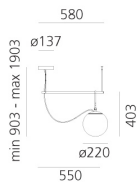

## LUMINAIRE

- Watt: **13.5W**
- Voltage: **220-240V**
- Delivered lumens output: **1142lm**
- CCT: **3000K**
- Efficiency: **75%**
- Efficacy: **84.59lm/W**

## Notes

The glass ball and brass rings can slide along the rod. The light intensity can only be adjusted with dimmable bulbs. Maximum bulb length 125mm. Maximum bulb diameter: 70mm.

## DIMENSIONS

- Length: **cm 55**
- Height: **cm 40.3**
- Diameter: **cm 22**
- Base Diameter: **cm 13.7**
- Max Height from ceiling: **cm 190**
- Max Extension Length: **cm 58**
- Glow Wire Test: **850°**