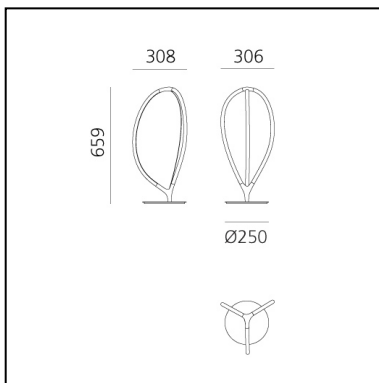

## LUMINAIRE

- Watt: **17W**
- Delivered lumens output: **555lm**
- CCT: **3000K**
- Efficiency: **35%**
- Efficacy: **32.63lm/W**
- CRI: **90**
- Dimmer Typology: **Touch Dimmer su cavo**

## DESCRIPTION

Arrival is a complete lamp family with dynamic, flowing shapes that sculpt light with delicate, graphic lines. Branching out from a central joint, common to all the different versions, each model has three arms that form a soft, organic geometric shape through a profile that is both light and structure. Each element has a section that leaves the aluminium profile visible from the outside while generating a light-diffusing surface inside.

## FEATURES

- Article Code: **1550030A**
- Colour: **Black**
- Installation: **Table**
- Material: **Aluminium, silicone**
- Series: **Design Collection**
- design by: **Ludovica+Roberto Palomba**

## DIMENSIONS

- Length: **cm 30.8**
- Width: **cm 30.6**
- Height: **cm 65.9**
- Base Diameter: **cm 25**