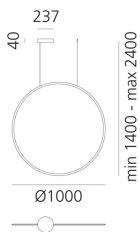

Discovery Vertical 100 - Bronze

Ernesto Gismondi

IP20    Dimmerable: 

LUMINAIRE

- Watt: **60W**
- Delivered lumens output: **4859lm**
- CCT: **3000K**
- Efficiency: **62%**
- Efficacy: **80.99lm/W**
- CRI: **90**
- Dimmable Typology: **Push**

DIMENSIONS

- Diameter: **cm 100**
- Base Diameter: **cm 23.7**
- Max Height from ceiling: **cm 240**

SOURCES INCLUDED

- Category: **Led**
- Number: **1**
- Watt: **56W**
- Delivered lumens output: **7777lm**
- Color temperature (K): **3000K**
- CRI: **90**
- Color Tolerance: **MacAdam 3SDCM**
- Service Life: **L90 (6K) 50000h**