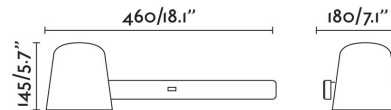

TILA White table lamp

Ref. 62360

TILA is a wall lamp designed by Estudi Ribaudí designed for lighting the bedroom or reading spaces. Its structure, made of steel, allows you to leave a book or magazine. The beam of light of this Nordic style white wall lamp is fully adjustable. It can be installed with or without exposed cable.

Specifications

Bulb:	1 X E27 MAX. 15W LED
Bulb included:	No
Transformer:	
Transformer included:	No
Voltage:	120-240V
Operating Frequency:	
IP:	20
Class:	II
Material:	STEEL STRUCTURE AND SHADE
Designer:	ESTUDI RIBAUDI
Recommended bulb:	
Net Weight:	1.25 kg
Volume:	0.03132 m3