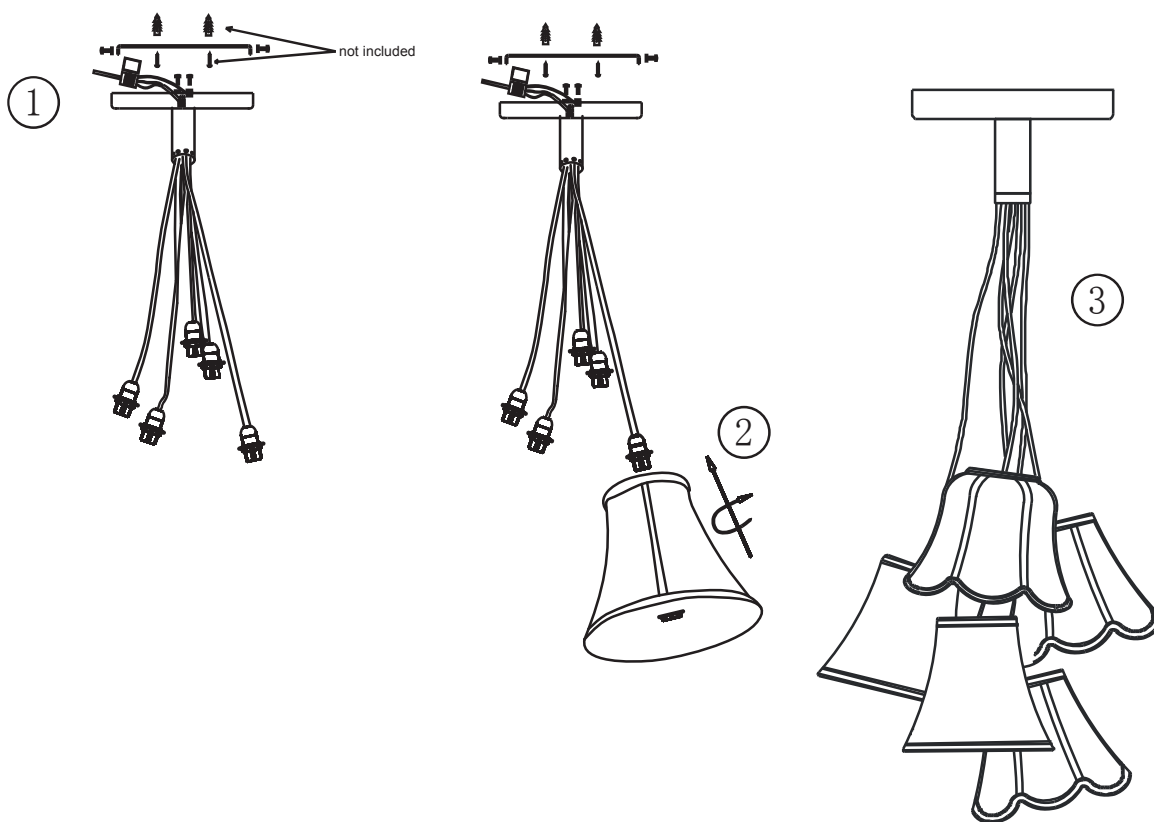

KARE

DESIGN

30001 Pendant Lamp Saloon Flowers 5

1 pcs	2 pcs	2 pcs	1 pcs	
