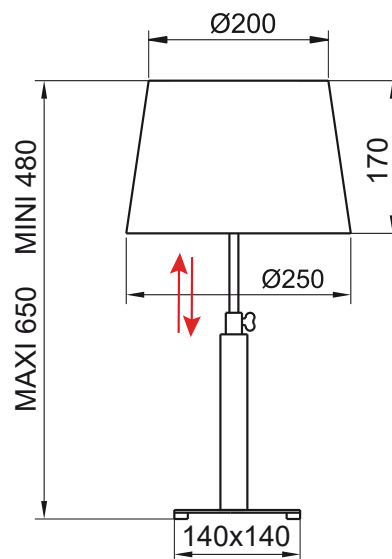

# QUATRO UP LT

Table lamp

Adjustable height

Attractive and refined, this table lamp is adjustable in height. Its chromed metal base combined with its wooden mast and its white chintz lampshade gives it a lot of elegance. Product delivered without bulb.

## • TECHNICAL SPECIFICATIONS

Light source \_\_\_\_\_ E27  
Power \_\_\_\_\_ 40W maxi  
Kelvin \_\_\_\_\_ /  
Lumen \_\_\_\_\_ /  
Material \_\_\_\_\_ Steel / Wood / Fabric  
Color \_\_\_\_\_