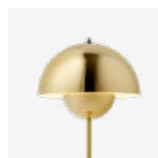

Flowerpot ^{VP3}
Verner Panton
1969

H: 50 cm / 19.7 in

Shade Ø: 23 cm / 9.1 in

Flowerpor^{VP3} Verner Panton 1969

Product category
Table Lamp

Environment
Indoor

Material
Lacquered steel with 2 meter clear PVC cord

Production process
The two shades are made from deep drawn metal.

Dimensions
Ø: 23 cm / 9.1 in, H: 50 cm / 19.7 in

Packaging dimensions
H: 45.0 cm / 17.7 in, W: 29.0 cm / 11.4 in,
D: 26.0 cm / 10.2 in

Colli quantity
1 pc

→ Beige Red

→ Red Brown

→ Light Blue

→ Stone Blue

→ Grey Beige

→ Matt Light Grey

→ White

→ Matt White

→ Matt Black

→ Polished Brass

→ Stainless Steel

&Tradition®