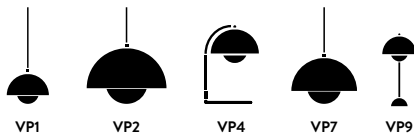

H: 50 cm / 19.7 in

Shade Ø: 23 cm / 9.1 in

Flowerpor^{VP3} Verner Panton 1969

Product category
Table Lamp

Environment
Indoor

Material
Lacquered steel with 2 meter clear PVC cord

Production process
The two shades are made from deep drawn metal.

Dimensions
Ø: 23 cm / 9.1 in, H: 50 cm / 19.7 in

Packaging dimensions
H: 45.0 cm / 17.7 in, W: 29.0 cm / 11.4 in,
D: 26.0 cm / 10.2 in

Colli quantity
1 pc

Weight
Product: 4.5 kg. / Incl. packaging: 5.8 kg

Voltage
220-240V - 50Hz

Light source & Energy efficiency class
E27 Max 40 Watt. The luminaire is compatible with bulbs of the energy classes: A++ - E. Bulb is not included.

Certifications
CE, IP20, Class II

Cord length
200 cm / 78.7 in

Cleaning Instructions
Clean with soft dry cloth. Always switch off the electricity supply before cleaning.

→ **Stock item**
Beige Red (RAL 3012), Light Blue (NCS S 3020-R90B), Mustard (NCS S 3060-Y10R), Red Brown (RAL 8012), Grey Beige (NCS S 4005-Y20R), Dark Green (NCS S 8010-B70G), White (RAL 9010), Matt Black (RAL 9017), Matt Light, Grey (PT 3U), Matt White (RAL 9003), Stone Blue (NCS S 6005-B80G), Polished Brass, Stainless Steel.

Related products

VP1

VP2

VP4

VP7

VP9