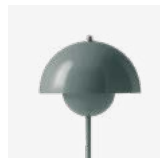

Flowerpot ^{VP3}
Verner Panton
1969

H: 50 cm / 19.7 in

Shade Ø: 23 cm / 9.1 in

Flowerpor^{VP3} Verner Panton 1969

Product category
Table Lamp

Environment
Indoor

Material
Lacquered steel with 2 meter clear PVC cord

Production process
The two shades are made from deep drawn metal.

Dimensions
Ø: 23 cm / 9.1 in, H: 50 cm / 19.7 in

Packaging dimensions
H: 45.0 cm / 17.7 in, W: 29.0 cm / 11.4 in,
D: 26.0 cm / 10.2 in

Colli quantity
1 pc

Related products

VP1

VP2

VP4

VP7

VP9

→ Dark Green

→ Mustard

→ Beige Red

→ Red Brown

→ Light Blue

→ Stone Blue

→ Grey Beige

→ Matt Light Grey

→ White

→ Matt White