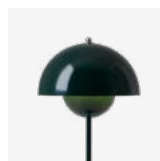

Flowerpot ^{VP3}
Verner Panton
1969

H: 50 cm / 19.7 in

Shade Ø: 23 cm / 9.1 in

Flowerpor^{VP3} Verner Panton 1969

Product category
Table Lamp

Environment
Indoor

Material
Lacquered steel with 2 meter clear PVC cord

Production process
The two shades are made from deep drawn metal.

Dimensions
Ø: 23 cm / 9.1 in, H: 50 cm / 19.7 in

Packaging dimensions
H: 45.0 cm / 17.7 in, W: 29.0 cm / 11.4 in,
D: 26.0 cm / 10.2 in

Colli quantity
1 pc

Related products

VP1

VP2

VP4

VP7

VP9

→ Dark Green

→ Mustard

→ Beige Red

→ Red Brown

→ Light Blue

→ Stone Blue

→ Grey Beige

→ Matt Light Grey

→ White

→ Matt White