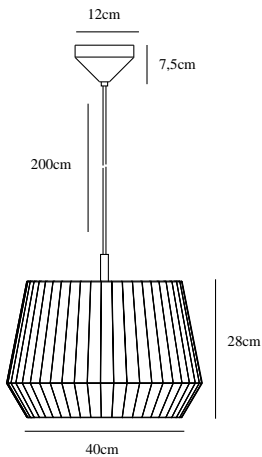

DICTE 40 | PENDANTS/SUSPENDED LIGHTING |

nordlux®

BEIGE

2112353009

Voltage (V): 230 Volt
IP degree if the fixture includes two types of IP degree: IP20
Maximum compatible bulb wattage (W): 60W
Class (Class I, Class II, Class III): Class 2 (Double isolated)
Lampholder type (eg, E27/E14, etc): E27

Primary material: Textile
Secondary material: Metal
Color of the cable: Black
Length of the cable (cm): 200
Is the cable replaceable: False

Color: Beige
Height (cm): 33.7
Width (cm): 40
Shade Diameter (cm): 40
Length (cm): 40
EAN: 5704924005527
TUN: 2148655
Item Number: 2112353009

Pcs Per Master Carton: 2
Sales Box Height (cm): 41
Sales Box Width(cm): 41
Sales Box Depth (cm): 28.5
Sales Box Volume m³ : 0.0479
Net weight of the luminaire (kg): 0.94

- Soft and natural design • Cotton shade
- Soft and natural design