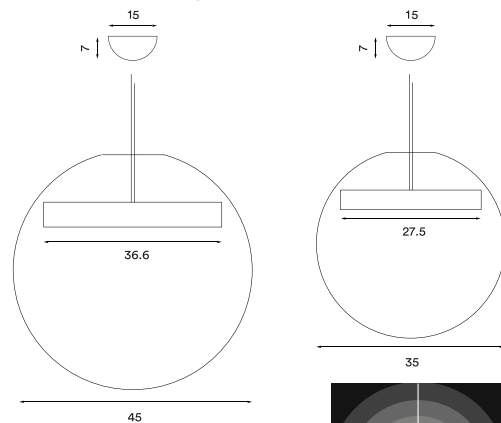

Reveal

Reveal pendant small – *Item no. 190*

Reveal pendant large – *Item no. 191*

Product type: Pendant lamp
Design: Silje Nesdal, 2019
Shade material: Mouth blown glass
Shade colour: Grey
Body material: Aluminium and acrylic
Body colour: Brass matt and opal white
Wire: White rubber, 370 cm
Bulb: LED 10 W, 3000 K, 900 lm. Dimmable.
Voltage: 220V - 240V - 50/60Hz
Net weight: 3.5 kg (small), 4.4 kg (large)
Minimum order size: 1

Dimensions and light direction:

Light source included:

LED 10 W - Energy class: A+