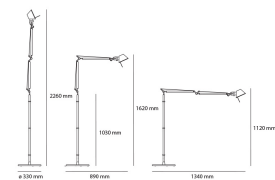

Tolomeo Floor LED 3000K - Body Lamp

Michele De Lucchi, Giancarlo Fassina

IP20      

LUMINAIRE

- Watt: **10W**
- Voltage: **220V-240V**
- Delivered lumens output: **632lm**
- CCT: **3000K**
- Efficiency: **70%**
- Efficacy: **63.18lm/W**
- CRI: **90**
- Dimmer Typology: **Microswitch Dimmer**

Notes

Complete lamp consists of body lamp + accessories

DESCRIPTION

The code is referred to the body lamp only

PRODUCT CODE: A004800

FEATURES

- Article Code: **A004800**
- Colour: **Aluminium**
- Installation: **Floor**
- Material: **Aluminium, steel**
- Series: **Design Collection**
- design by: **Michele De Lucchi, Giancarlo Fassina**

DIMENSIONS

- Height: **cm 162**
- Base Diameter: **cm 33**
- Max Extension Height: **cm 226**
- Glow Wire Test: **750°**

SOURCES INCLUDED

- Category: **Led**
- Number: **1**
- Watt: **10W**
- Color temperature (K): **3000K**
- CRI: **90**