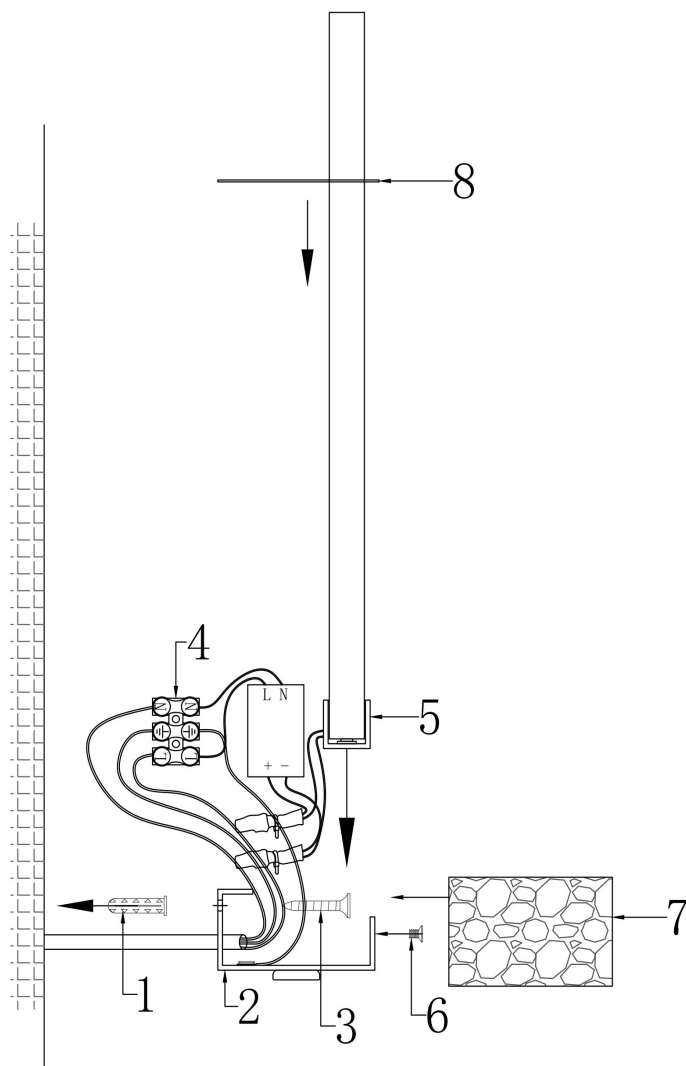

## MOD318WL-L3CH3K

MAX 2W  
50 Lumen

Model: MOD318WL-L3CH3K

Collection: Modern

Series: Ornate

Wall Lamps

This product contains a light source of the energy efficiency class G