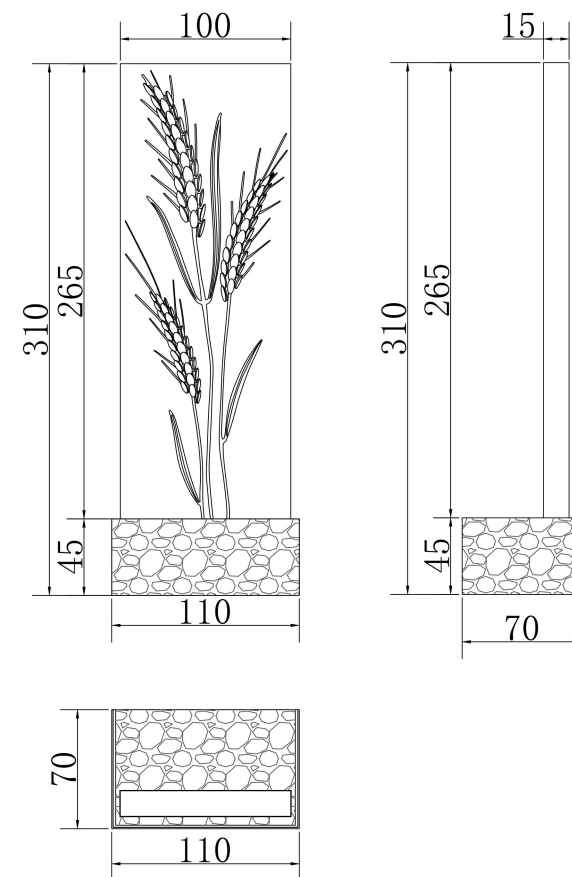

## MOD318WL-L3CH3K

MAX 2W  
50 Lumen

Model: MOD318WL-L3CH3K

Collection: Modern

Series: Ornate

Wall Lamps

This product contains a light source of the energy efficiency class G