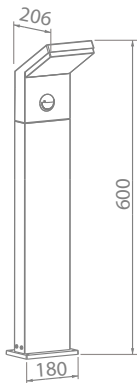

ARCCHIO

Art.-No.: 9619121

incl. LED L9001322
2200 lm Modul
1700 lm Lamp
16W LED
17,8W Total
230V~50Hz
3000 K
CRI >80
>20000 h
>12000 ON/ OFF

IP54

UOM: mm

UK
CA