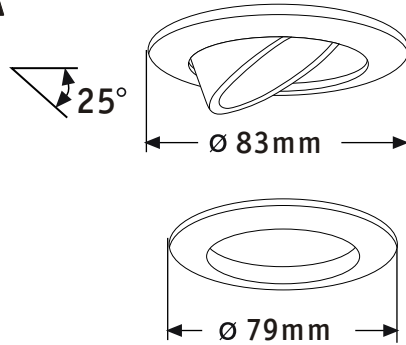

P

Paulmann

Safety Instructions

0,1,2,4,5b,7,8,9,
11,12,15,16,17,19,
20,21,23,25,29

Info Hotline

+49 (0) 5041 998 389

Mon. - Do. 7⁰⁰ - 20⁰⁰

Fr. 7⁰⁰ - 17⁰⁰

Paulmann Licht GmbH
31832 Springe / Germany
www.paulmann.com

Art.-Nr.:
507000315

(+MA 173)

PBO 10 / 09

A

B

C

[mm]

[W]

[mm]

[W]

[mm]

[W]

[mm]

68

50

60

35

60

50

90

70

50

60

35

60

50

90

D

E

F

G

H

I

> 0,5m = 0,5m