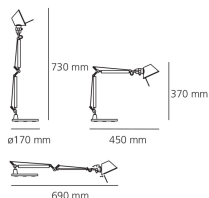

Tolomeo Micro Table Bicolor - Black/Coral

Michele De Lucchi, Giancarlo Fassina

IP20     

LUMINAIRE

- Watt: **4W**
- Voltage: **220V-240V**

Notes

Bulb included.

PRODUCT CODE: AS01183002

DIMENSIONS

- Length: **cm 45**
- Height: **cm 37**
- Base Diameter: **cm 17**
- Max Extension Height: **cm 73**
- Max Extension Length: **cm 69**

NOT INCLUDED SOURCES

- Category: **HALO**
- Number: **1**
- Lbs: **Qt26**
- Watt: **46W**
- Socket: **E14**
- Color Rendering: **1a**
- Color temperature (K): **3000K**