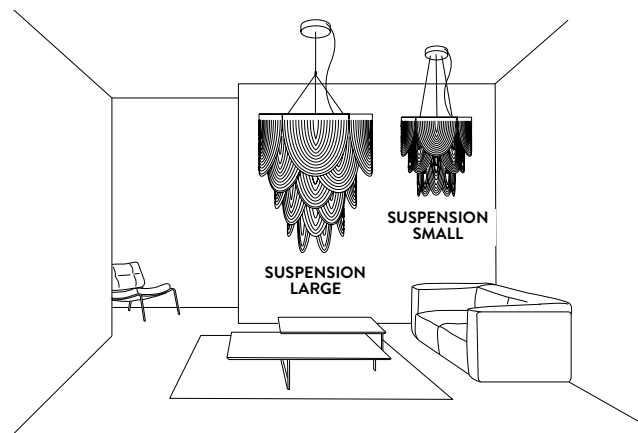

CEREMONY

design by Bruno Rainaldi

Compendium page 150

PRODUCT / PRODOTTO	DIMENSIONS / MISURE	COLOUR / COLORE	CODE / CODICE
SUSPENSION LARGE Bulbs E27: 4 X 12W LED Filament + 1 X 5W GU10 Spot LED Made of: Lentiflex® / Cristalflex® Fumè Opalflex Porcelaine® Weight: net Kg 15,00 - gross Kg 22 Package: 102 x 104 x h. 33 cm		☐ WHITE	CER79SOS0006W_000
		☐ PRISMA	CER79SOS0006LE000
		☒ FUMÉ	CER79SOS0006F_000
SUSPENSION SMALL Bulbs E27: 3 X 12W LED Filament + 1 X 5W GU10 Spot LED Made of: Lentiflex® / Cristalflex® Fumè Opalflex Porcelaine® Weight: net Kg 5 - gross Kg 5,8 Package: 60 x 60 x h. 25 cm		☐ WHITE	CER79SOS0002W_000
		☐ PRISMA	CER79SOS0002LE000
		☒ FUMÉ	CER79SOS0002F_000

CANOPY DETAILS

CEREMONY SMALL

LARGE: Ø 14 cm x h. 3 cm (Ø 5-1/2" x h. 1")

SMALL: Ø 14 cm x h. 3 cm (Ø 5-1/2" x h. 1")

6m. cable kit must be ordered with lamp purchase

Kit Cavi da 6m da richiedere tassativamente in fase di ordine

Kit di installazione multipla su richiesta

Multiple installation kit on request

CERTIFICATION

CE IP 20

ENERGY CLASS: A / A+ / A++

ENERGY LABEL: AVAILABLE ON SLAMP'S WEBSITE

CEREMONY ENTIRE COLLECTION

FINISHES