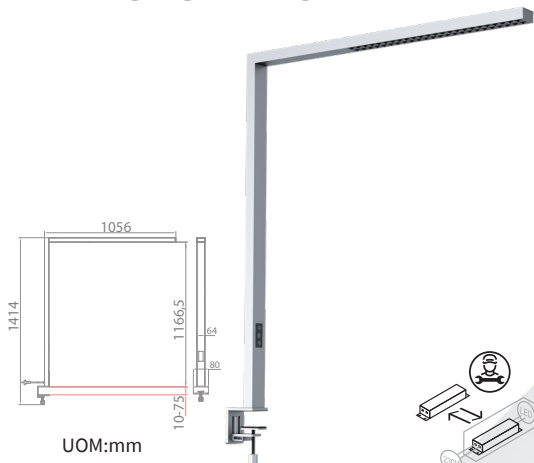

ARCCHIO

Art.-No.: 9968037

Incl. LED L9001465
+ L9001466
↑7271 + ↓3079lm Modul
↑6942 + ↓2516lm Lamp
↑49 + ↓21W LED
80W Total
230V~50Hz
4000 K
CRI >80
50000 h
100000 ON/ OFF

IP20