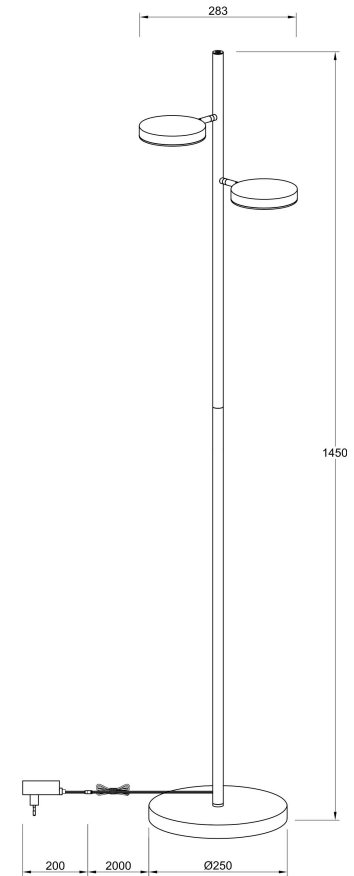

Instruction

MOD070FL-L12B3K

MAX 12W
1 000 Lumen

Model: MOD070FL-L12B3K

Collection: Modern

Series: Fad
Stehleuchte

This product contains a light source of energy efficiency class A