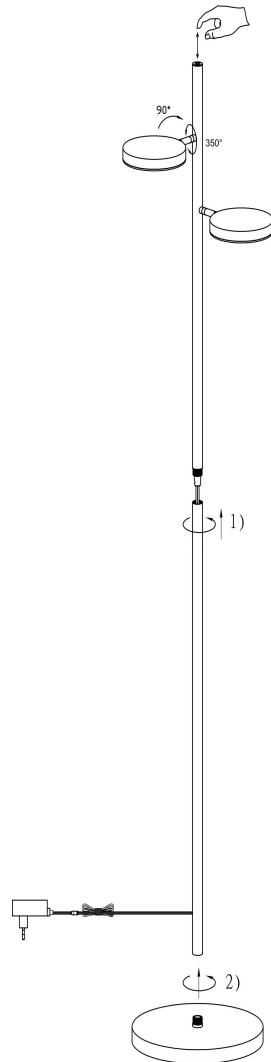

Instruction

MOD070FL-L12B3K

MAX 12W
1 000 Lumen

Model: MOD070FL-L12B3K

Collection: Modern

Series: Fad
Stehleuchte

This product contains a light source of energy efficiency class A