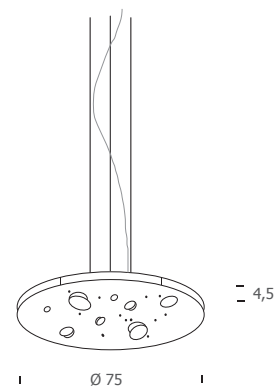

BUCHI s 75

BUCHI s 75

Suspension lamp
in aluminium
Ø cm 75

Steel base Ø cm 16X6

3 steel cables cm 200
Silicon cable cm 200

4 led COB
10W - max 250mA
4400 Lm emitted
3000°K - CRI>85
Dimmable power supply included

Finishings

- B  total white
- N  matt black
- TA  silver leaf
- TO  gold leaf
- TR  copper leaf
- TB  bronze leaf