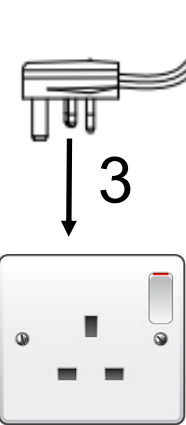

searchlight

60549 / EU60549

UK
CA EAC CE

On / Off Switch

Q.C APPROVED
20/7/2023
ISSUE 1