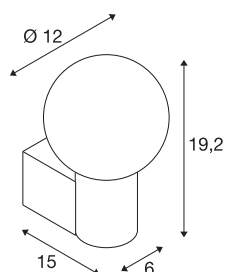

VARYT

wall-mounted light, round, 1x max. 6W E14, copper

The VARYT wall-mounted light brings modern, elegant and exclusive SLV design to every bathroom. The high-quality aluminium and steel-finished lights are available in four trendsetting colours. The white Triplex glass shade emits a homogenous light that transforms any angle into a feel-good oasis. Thanks to its IP44 protection class, the VARYT is naturally also protected against water spray.

TECHNICAL DATA

Item no.	1007601
Socket	E14
Lamp	C35
Number of sockets	1
Lamps included	No
IP Code	IP44
Impact resistance class	IK 02
Assembly	Surface
Assembly details	Wall
Primary nominal voltage	220-240V ~50/60Hz
Safety class	I
Wattage	6 W
Minimum ambient temperature	-20 °C
Maximum ambient temperature	40 °C
Temperature at glass (light emission)	45.6 °C
Color	brass
Width	12 cm
Height	19.2 cm
Depth	15 cm
Net weight	0.81 kg
Gross weight	0.867 kg
BIG WHITE Page	327