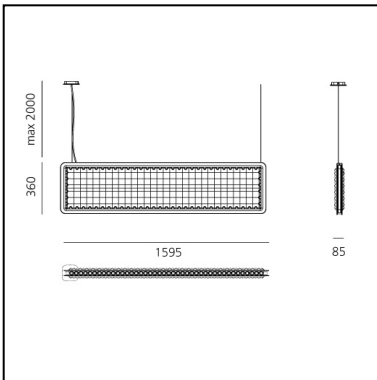

Eggboard Baffle - 1600x400 - Suspension - Direct Sharp + Indirect Diffused - 4000K - Dimmable DALI - Grey

Progetto CMR - Giacobone &
Roj

IP20  Dimmerable: 

LUMINAIRE

- Watt: **53W**
- Delivered lumens output: **4988lm**
- CCT: **4000K**
- Efficiency: **71%**
- Efficacy: **94.12lm/W**
- CRI: **80**
- Dimmable Typology: **Dali**

DIMENSIONS

- Length: **cm 160**
- Width: **cm 8**
- Height: **cm 40**

SOURCES INCLUDED

- Category: **Led**
- Number: **1**
- Watt: **20W**
- CRI: **90**
- Color Tolerance: **MacAdam 3SDCM**
- Service Life: **L90 (10K) > 60000h**