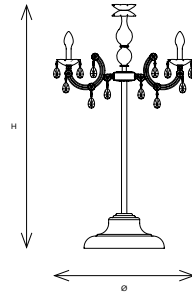

DRYLIGHT TL6 PORTABLE

CE IP65  

TECHNICAL INFORMATIONS

Ø 68 cm / 26.77"
H 120 cm / 47.24"

WT EXTREME 13 kg / 28.66 lb
WT PREMIUM 14.5 kg / 31.96 lb

DRYLIGHT LED WHITE:
6 x LED: 18 W tot. 960 lm

DRYLIGHT LED RGB-W:
6 x LED: 24 W tot.