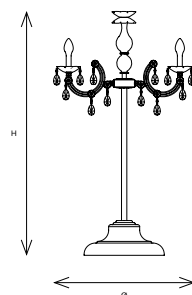

DRYLIGHT RGB - W - LED

DRYLIGHT TL6 PORTABLE

CE IP65  

TECHNICAL INFORMATIONS

Ø 68 cm / 26.77"
H 120 cm / 47.24"

WT EXTREME 13 kg / 28.66 lb
WT PREMIUM 14.5 kg / 31.96 lb

DRYLIGHT LED WHITE:
6 x LED: 18 W tot. 960 lm