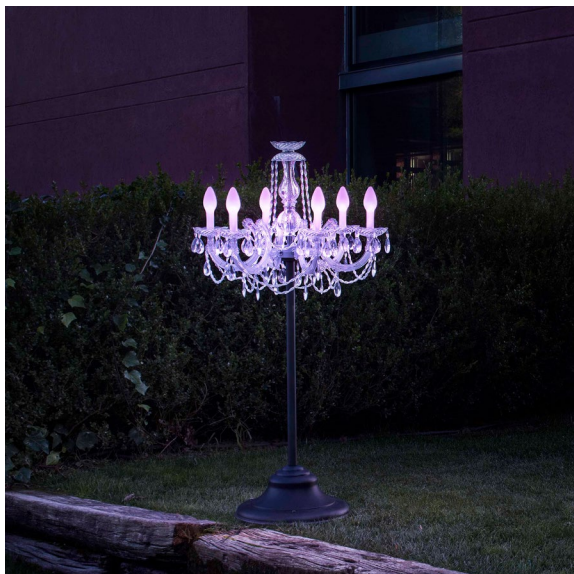

DRYLIGHT RGB - W - LED

DRYLIGHT TL6 PORTABLE

CE IP65  

TECHNICAL INFORMATIONS

Ø 68 cm / 26.77"
H 120 cm / 47.24"

WT EXTREME 13 kg / 28.66 lb
WT PREMIUM 14.5 kg / 31.96 lb

DRYLIGHT LED WHITE:
6 x LED: 18 W tot. 960 lm