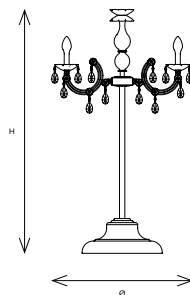

DRYLIGHT TL6

CE IP65  

TECHNICAL INFORMATIONS

Ø 68 cm / 26.77"
H 120 cm / 47.24"

WT EXTREME 13 kg / 28.66 lb
WT PREMIUM 14.5 kg / 31.96 lb

DRYLIGHT LED WHITE:
6 x LED: 18 W tot. 960 lm

DRYLIGHT LED RGB-W:
6 x LED: 24 W tot.