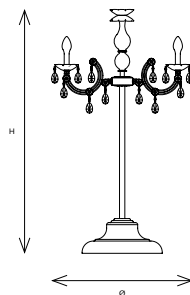

DRYLIGHT RGB - W - LED

DRYLIGHT TL6

CE IP65  

TECHNICAL INFORMATIONS

Ø 68 cm / 26.77"
H 120 cm / 47.24"

WT EXTREME 13 kg / 28.66 lb
WT PREMIUM 14.5 kg / 31.96 lb

DRYLIGHT LED WHITE:
 6 x LED: 18 W tot. 960 lm