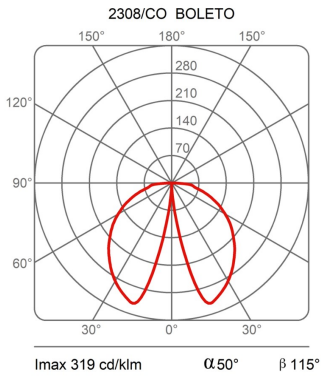

#### Dimensions

|           |       |
|-----------|-------|
| Width:    | -     |
| Height:   | 35 cm |
| Length:   | -     |
| Depth:    | -     |
| Diameter: | 14 cm |

|                |        |
|----------------|--------|
| Hole Diameter: | -      |
| Hole Depth:    | -      |
| Net weight:    | 3,4 Kg |

#### Light Source

|                |        |
|----------------|--------|
| Watt:          | 5W     |
| Lumen:         | 670 lm |
| Light Source:  | led    |
| CRI:           | >90    |
| duration:      | 50000  |
| CCT:           | 2700K  |
| Energy degree: | A++    |

Width: -  
 Height: 35 cm  
 Length: -  
 Depth: -  
 Diameter: 14 cm

Hole Diameter: -  
 Hole Depth: -  
 Net weight: 3,4 Kg

photometrics data

5W 2700K LED

| h (m) | Ø        | Em (lux) |
|-------|----------|----------|
| h1    | 1.5/3.3  | 9        |
| h2    | 3.0/6.6  | 2        |
| h3    | 4.5/9.8  | 1        |
| h4    | 6.1/13.1 | 1        |
| h5    | 7.6/16.4 | 0        |

5W 2700K LED

| h (m) | Ø        | Em (lux) |
|-------|----------|----------|
| h1    | 1.5/3.3  | 9        |
| h2    | 3.0/6.6  | 2        |
| h3    | 4.5/9.8  | 1        |
| h4    | 6.1/13.1 | 1        |
| h5    | 7.6/16.4 | 0        |