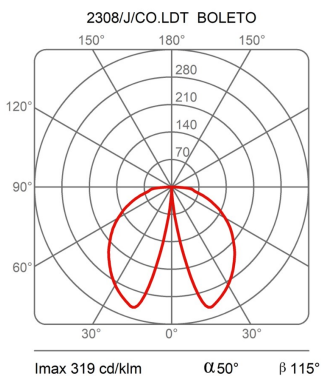

#### Dimensions

|           |       |
|-----------|-------|
| Width:    | -     |
| Height:   | 35 cm |
| Length:   | -     |
| Depth:    | -     |
| Diameter: | 14 cm |

|                |        |
|----------------|--------|
| Hole Diameter: | -      |
| Hole Depth:    | -      |
| Net weight:    | 3,4 Kg |

#### Light Source

|                |        |
|----------------|--------|
| Watt:          | 5W     |
| Lumen:         | 670 lm |
| Light Source:  | led    |
| CRI:           | >90    |
| duration:      | 50000  |
| CCT:           | 2700K  |
| Energy degree: | A++    |

Width: -  
 Height: 35 cm  
 Length: -  
 Depth: -  
 Diameter: 14 cm

Hole Diameter: -  
 Hole Depth: -  
 Net weight: 3,4 Kg

photometrics data

5W 2700K LED

| h (m) | Ø        | Em (lux) |
|-------|----------|----------|
| h1    | 1.5/3.3  | 9        |
| h2    | 3.0/6.6  | 2        |
| h3    | 4.5/9.8  | 1        |
| h4    | 6.1/13.1 | 1        |
| h5    | 7.6/16.4 | 0        |

5W 2700K LED

| h (m) | Ø        | Em (lux) |
|-------|----------|----------|
| h1    | 1.5/3.3  | 9        |
| h2    | 3.0/6.6  | 2        |
| h3    | 4.5/9.8  | 1        |
| h4    | 6.1/13.1 | 1        |
| h5    | 7.6/16.4 | 0        |