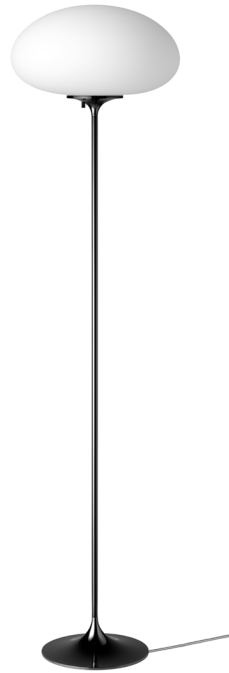

Stemlite Floor Lamp - H150

Designed by Bill Curry - 1962

ITEM NUMBER		
	Stemlite Floor Lamp - H150, EU (Black Chrome)	10057609
	Stemlite Floor Lamp - H150, EU (Pebble Grey)	10058490
	Stemlite Floor Lamp - H150, EU (Black Red)	10058492

DESCRIPTION

The Stemlite (1962) was the first ‘total look’ lamp, a pioneering new typology conceived by American Designer Bill Curry, which replaced the traditional base-plus-shade form with a single self-contained unit comprising interchangeable modules. His debut design, the much-emulated Stemlite, was named “most influential lamp of the year” by Industrial Design Magazine in 1965, used on the set of the original Star Trek TV series, and remained in production until 1977. Now remastered by GUBI after almost half a century, the new collection comprises two table lamps, two floor lamps and a new pendant – a simple inversion of the original design – in a contemporary yet authentic color palette.

Today’s Stemlite remains true to Curry’s designs, comprising three of the original heights: two table heights, one of which was originally conceived as a floor lamp and the original floor lamp height. A second, taller floor lamp has been added and a pendant light has been engineered by simply flipping the original design upside-down. A counterweight has been hidden in the negative space created by the geometry of the foot of the upright lamps to meet contemporary safety requirements regarding stability and versions of the floor and pendant lights with new larger globes are also available.

Materials & Finishes

SHADE	Frosted Glass 
STEM	Black Chrome, Pebble Grey (RAL 7032, Gloss 60), Black Red (RAL 3007, Gloss 60) 
BASE	Black Chrome, Pebble Grey (RAL 7032, Gloss 60), Black Red (RAL 3007, Gloss 60) 
CORD SHAPE	Round
CORD COLOR	Grey textile
MATERIALS	Glass shade, steel stem, aluminium base