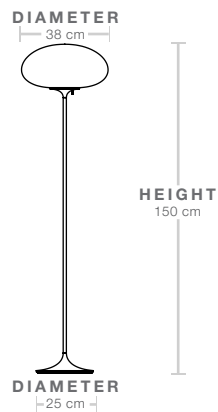

DESCRIPTION

The Stemlite (1962) was the first ‘total look’ lamp, a pioneering new typology conceived by American Designer Bill Curry, which replaced the traditional base-plus-shade form with a single self-contained unit comprising interchangeable modules. His debut design, the much-emulated Stemlite, was named “most influential lamp of the year” by Industrial Design Magazine in 1965, used on the set of the original Star Trek TV series, and remained in production until 1977. Now remastered by GUBI after almost half a century, the new collection comprises two table lamps, two floor lamps and a new pendant – a simple inversion of the original design – in a contemporary yet authentic color palette.

Today’s Stemlite remains true to Curry’s designs, comprising three of the original heights: two table heights, one of which was originally conceived as a floor lamp and the original floor lamp height. A second, taller floor lamp has been added and a pendant light has been engineered by simply flipping the original design upside-down. A counterweight has been hidden in the negative space created by the geometry of the foot of the upright lamps to meet contemporary safety requirements regarding stability and versions of the floor and pendant lights with new larger globes are also available.

Dimensions & Weight

LAMP HEIGHT	150 cm
LAMP STAND	Ø25 cm
SHADE DIAMETER	Ø38 cm
SHADE HEIGHT	20 cm
CORD LENGTH	220 cm
TOTAL WEIGHT	8.2 kg

Packaging - Base

NUMBER OF PARCELS	1
PACKAGING LENGTH	142 cm
PACKAGING WIDTH	32 cm
PACKAGING HEIGHT	29 cm
PACKAGING WEIGHT	3.3 kg
GROSS WEIGHT	10 kg

Packaging - Shade

NUMBER OF PARCELS	1
PACKAGING LENGTH	45 cm
PACKAGING WIDTH	27 cm
PACKAGING HEIGHT	45 cm
PACKAGING WEIGHT	0.9 kg
GROSS WEIGHT	2.5 kg

Electrical Specifications

BULB SOCKET	E27
RECOMMENDED BULB	Frosted bulb, 8W LED, 800-900 lm
SWITCH	Rotary on/off, on base
VOLTAGE	240V
BULB INCLUDED	No
PLUG TYPE	EU - Type C, 2pin