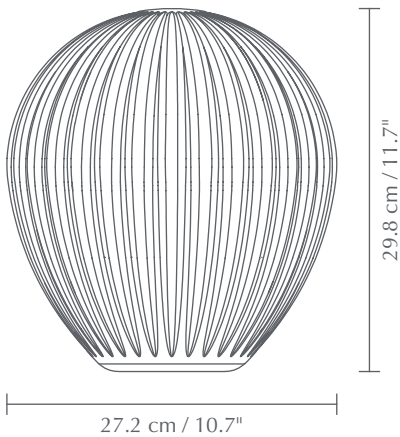

Colour variations

white