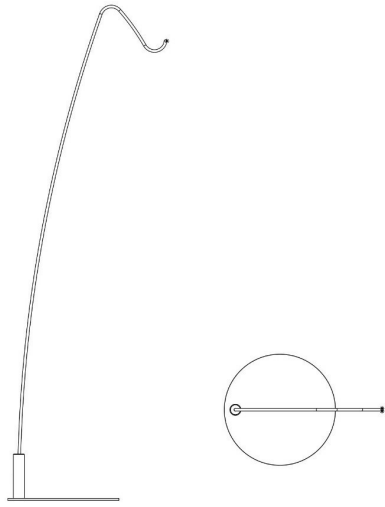

40039/1 Base with support - Ciulifruli

design emiliana martinelli, atelier(s) alfonso femia, 2015

Base with support for Ciulifruli lamp

40039/1 base with support - ciulifruli

family:	ciulifruli	Body Color:	●
Designers:	Emiliana Martinelli, Atelier(s) Alfonso Femia	Body Materials:	stainless steel
Utilization:	indoor - outdoor		
Typology:	floor lamps		
Market:	This item is available in the following countries: EUROPE		

Dimensions

Width:	50 cm	Hole Diameter:	-
Height:	223 cm	Hole Depth:	-
Length:	-	Net weight:	30 Kg
Depth:	72		
Diameter:	50 (base) cm		

Device Specifications

Type of emission:	-	Power cable length:	-	Driver:	-
Power:	-	Steel cable length:	-	Power supply assembly:	-
Light output:	-	Glow Wire Test:	-	Power supply:	-
Beam angle:	-	Impact Resistance:	-	Type of dimming:	-
				Voltage:	-

used in

Ciulifruli

Ciulifruli

Dimensions

Width: 50 cm

Height: 223 cm

Length: -

Depth: 72

Diameter: 50 (base) cm

Hole Diameter: -

Hole Depth: -

Net weight: 30 Kg

Base with support - Ciulifruli 40039/1

design emiliana martinelli, atelier(s) alfonso femia, 2015