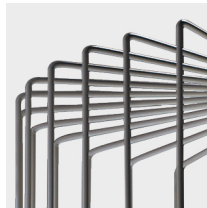

General technical features

products: Icaro ball

design: Brian Rasmussen 2012

Finiture

Colori

White

Black

Natural iron

Metal structure

IP20

White finish detail

Black finish detail

Natural iron finish detail

Technical features

products: Icaro ball Maxi floor lamp
design: Brian Rasmussen 2012

Maxi floor lamp - ø 75	ø 75 x 70	lamp type 1xE27 max watt 42 W HES	IBIETA075G01
Mega floor lamp - ø 90	ø 90 x 82	lamp type 1xE27 max watt 70 W HES	IBIETA090G01