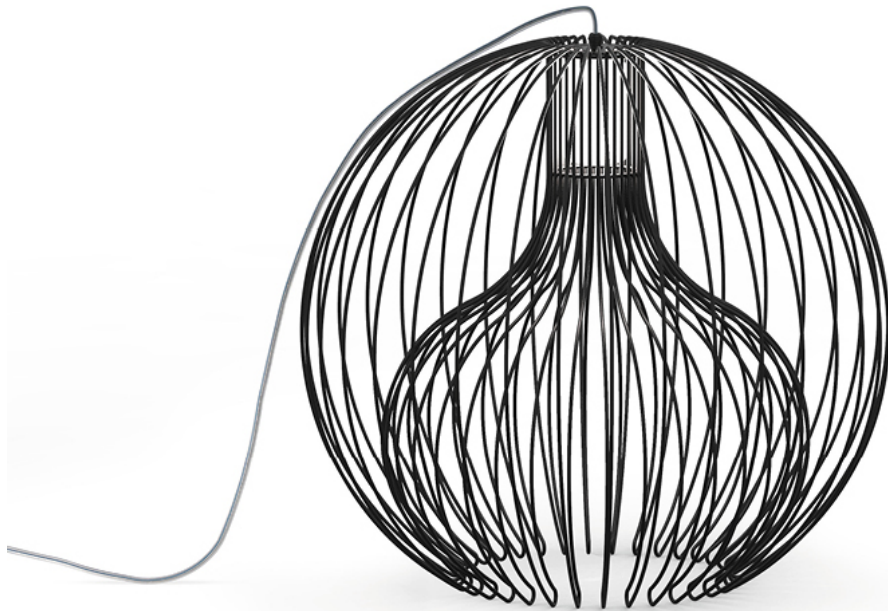

General technical features

products: Icaro ball

design: Brian Rasmussen 2012

Finiture

Colori

White

Black

Natural iron

Technical features

products: Icaro ball Mini pendant lamp
design: Brian Rasmussen 2012

Mini pendant lamp - ø 50	ø 50 x 48 6 Kg	lamp type 1xE27 max watt 42 W HES	IBIESO050G01
Medium pendant lamp - ø 60	ø 60 x 57 10 Kg	lamp type 1xE27 max watt 42 W HES	IBIESO060G01
Maxi pendant lamp - ø 75	ø 75 x 70 15 kg	lamp type 1xE27 max watt 42 W HES	IBIESO075G01
Mega pendant lamp - ø 90	ø 90 x 82 20 Kg	lamp type 1xE27 max watt 70 W HES	IBIESO090G01

Metal structure

IP20

White finish detail

Black finish detail

Natural iron finish detail

Technical features

products: Icaro ball Maxi floor lamp
design: Brian Rasmussen 2012

Maxi floor lamp - ø 75	ø 75 x 70	lamp type 1xE27 max watt 42 W HES	IBIETA075G01
Mega floor lamp - ø 90	ø 90 x 82	lamp type 1xE27 max watt 70 W HES	IBIETA090G01