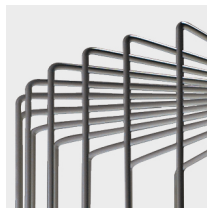

General technical features

products: Icaro ball

design: Brian Rasmussen 2012

Finiture

Colori

White

Black

Natural iron

Metal structure

IP20

White finish detail

Black finish detail

Natural iron finish detail

Ceiling rode detail

Ceiling rose detail

* cable on measure

Technical features

products: Icaro ball Mini pendant lamp
design: Brian Rasmussen 2012

Mini pendant lamp - ø 50	ø 50 x 48 6 Kg	lamp type 1xE27 max watt 42 W HES	IBIESO050G01
Medium pendant lamp - ø 60	ø 60 x 57 10 Kg	lamp type 1xE27 max watt 42 W HES	IBIESO060G01
Maxi pendant lamp - ø 75	ø 75 x 70 15 kg	lamp type 1xE27 max watt 42 W HES	IBIESO075G01
Mega pendant lamp - ø 90	ø 90 x 82 20 Kg	lamp type 1xE27 max watt 70 W HES	IBIESO090G01