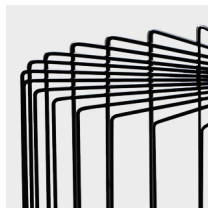

General technical features

products: Icaro ball

design: Brian Rasmussen 2012

Finiture

Colori

White

Black

Natural iron

Metal structure

IP20

White finish detail

Black finish detail

Natural iron finish detail

Ceiling rode detail

Ceiling rose detail

* cable on measure

Technical features

products: Icaro ball Mini pendant lamp
design: Brian Rasmussen 2012

Mini pendant lamp - ø 50	ø 50 x 48 6 Kg	lamp type 1xE27 max watt 42 W HES	IBIESO050G01
Medium pendant lamp - ø 60	ø 60 x 57 10 Kg	lamp type 1xE27 max watt 42 W HES	IBIESO060G01
Maxi pendant lamp - ø 75	ø 75 x 70 15 kg	lamp type 1xE27 max watt 42 W HES	IBIESO075G01
Mega pendant lamp - ø 90	ø 90 x 82 20 Kg	lamp type 1xE27 max watt 70 W HES	IBIESO090G01