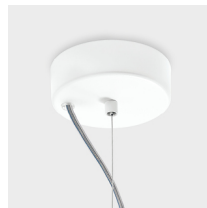

General technical features

products: Icaro ball

design: Brian Rasmussen 2012

Finiture

Colori

White

Black

Natural iron

Metal structure

IP20

White finish detail

Black finish detail

Natural iron finish detail

Ceiling rode detail

Ceiling rose detail

* cable on measure

Technical features

products: Icaro ball Mini pendant lamp
design: Brian Rasmussen 2012

Mini pendant lamp - ø 50	ø 50 x 48 6 Kg	lamp type 1xE27 max watt 42 W HES	IBIESO050G01
Medium pendant lamp - ø 60	ø 60 x 57 10 Kg	lamp type 1xE27 max watt 42 W HES	IBIESO060G01
Maxi pendant lamp - ø 75	ø 75 x 70 15 kg	lamp type 1xE27 max watt 42 W HES	IBIESO075G01
Mega pendant lamp - ø 90	ø 90 x 82 20 Kg	lamp type 1xE27 max watt 70 W HES	IBIESO090G01