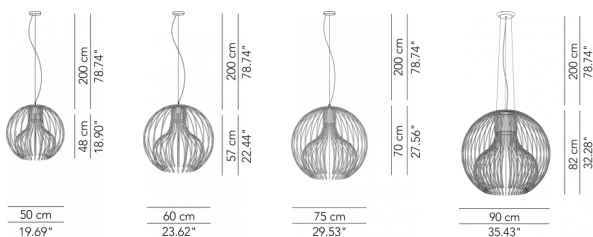

Metal structure

IP20

White finish detail

Black finish detail

Natural iron finish detail

Ceiling rode detail

Ceiling rose detail

* cable on measure

Technical features

products: Icaro ball Mini pendant lamp
design: Brian Rasmussen 2012

Mini pendant lamp - ø 50	ø 50 x 48 6 Kg	lamp type 1xE27 max watt 42 W HES	IBIESO050G01
Medium pendant lamp - ø 60	ø 60 x 57 10 Kg	lamp type 1xE27 max watt 42 W HES	IBIESO060G01
Maxi pendant lamp - ø 75	ø 75 x 70 15 kg	lamp type 1xE27 max watt 42 W HES	IBIESO075G01
Mega pendant lamp - ø 90	ø 90 x 82 20 Kg	lamp type 1xE27 max watt 70 W HES	IBIESO090G01

General technical features

products: Icaro ball

design: Brian Rasmussen 2012

Finiture

Colori

White

Black

Natural iron

Metal structure

IP20

White finish detail

Black finish detail

Natural iron finish detail

Technical features

products: Icaro ball Maxi floor lamp
design: Brian Rasmussen 2012

Maxi floor lamp - ø 75	ø 75 x 70	lamp type 1xE27 max watt 42 W HES	IBIETA075G01
Mega floor lamp - ø 90	ø 90 x 82	lamp type 1xE27 max watt 70 W HES	IBIETA090G01