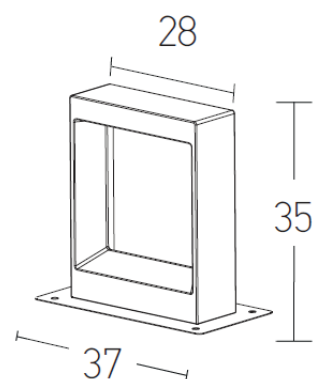

Outdoor Lighting

E190 Bollard light

Build in Led:	8W LED, 3000 K, 90Lumen/W
Voltage:	220-240V
Operating Frequency:	50-60Hz
IP:	IP54
Class:	I
Material:	Concrete
Color:	Real Concrete
Base:	37cm x 19cm
Height:	35cm
Length:	28cm
Width:	10cm
Net Weight:	8.4Kg

Description

Bollard light made by Concrete in Concrete color.

5213007834973

PRODUCT DATA SHEET