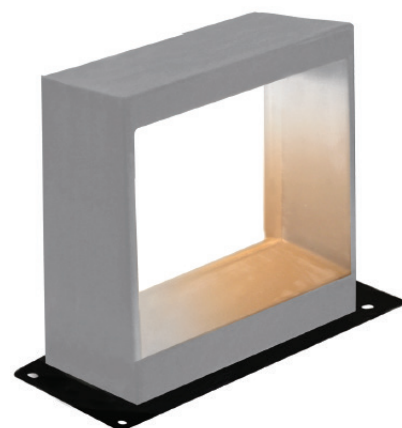

Outdoor Lighting

E190 Bollard light

Build in Led:	8W LED, 3000 K, 90Lumen/W
Voltage:	220-240V
Operating Frequency:	50-60Hz
IP:	IP54
Class:	I
Material:	Concrete
Color:	Real Concrete
Base:	37cm x 19cm
Height:	35cm
Length:	28cm
Width:	10cm
Net Weight:	8.4Kg

Description

Bollard light made by Concrete in Concrete color.

5213007834973

PRODUCT DATA SHEET