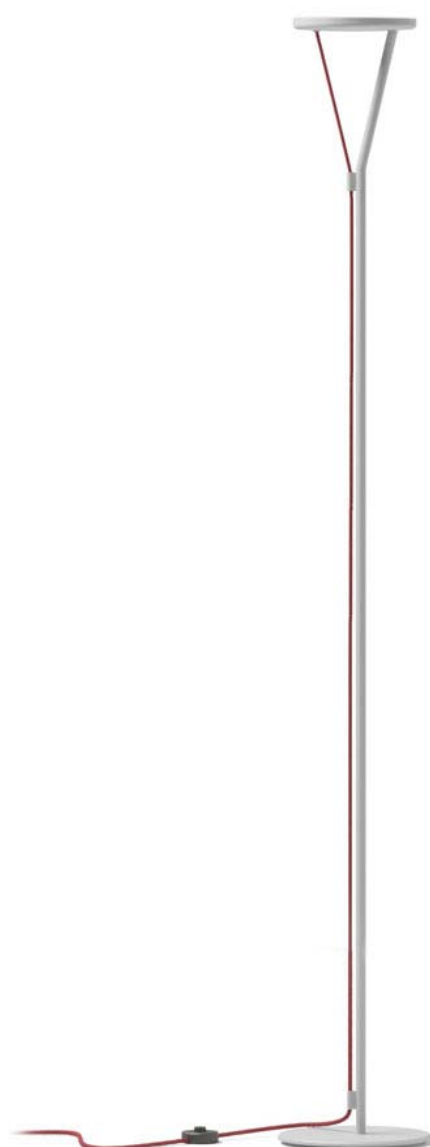

Fabbian

RIO

220/240V
50/60Hz

DATA SHEET
SCHEDA TECNICA

IP40

Replaceable (LED only) light source by a professional

Replaceable control gear by a professional

RIO F72C01-C02

Replaceable (LED only) light source by a professional

Replaceable control gear by a professional

POTENZA NOMINALE NOMINAL POWER COMSUPTION	MAX 1x25W
POTENZA SORGENTE LUMINOSA SOURCE POWER	MAX 1x25W
ALIMENTAZIONE SUPPLY VOLTAGE	230V 50/60Hz
COLLEGAMENTO CONNECTION	Alla tensione di rete To mains
DIMMERABILITA' DIMMER	PUSH DIM
NR E TIPO LED NR AND TYPE OF LED	SCHEDA LED 24V—DIAM. 100 N. 41 LED
DURATA MEDIA LED AVERAGE LED LIFE	50000 ore L70B10 50000 hours L70B10
CCT CCT	2700, 3000, (4000K by request)
CRI CRI	80min
SELEZIONE BINING	3 MacAdam Step
ANGOLO EMISSIONE OTTICA LIGHT OPTICAL BEAM	Diffuse
FLUSSO SORGENTE SOURCE FLUX	3500lm [3000K, Tj 85°C]
FLUSSO NETTO APPARECCHIO NET FLUX	2248lm [3000K, Tj 85°C]
DIMENSIONI DIMENSIONS	Ø20mm (testa) H. max 1820mm
PESO NETTO NET WEIGHT	5.3 Kg
FISSAGGIO FIXING	A terra piantana Floor to ceiling lamp
MATERIALE CORPO BODY MATERIAL	Ferro e alluminio Steel and aluminium
MATERIALE SCHERMO SCREEN MATERIAL	Diffusore PMMA Diffuser PMMA
FINITURE FINISHING	Bianco, antracite e corten cavo (rosso, blue, giallo/nero) White, Anthracite and corten cable (rosso, blue, yellow/black)

Replaceable (LED only) light source by a professional

Replaceable control gear by a professional

TEMPERATURA DI STOCCAGGIO STOCK TEMPERATURE	-20~45°C
TEMPERATURA DI ESERCIZIO OPERATING TEMPERATURE	-20~45°C
GRADO IP IP GRADE	IP40
GLOW WIRE TEST	//
TEMPERATURE SCHERMO SCREEN TEMPERATURE	Max 40°C (Ta 25°C)
CLASSE ISOLAMENTO INSULATION CLASS	2
CLASSE EFFICIENZA ENERGETICA ENERGY EFFICIENCY CLASS	Prodotto fornito con sorgente in classe energetica E in accordo with UE 2019/2020 Fixture supplied with light source in energetic class E in accordance with UE 2019/2020
SICUREZZA FOTOBIOLOGICA PHOTOBIOLOGICAL SAFETY	Rischio 1 EN62471:2006 Risk group 1 EN62471:2006