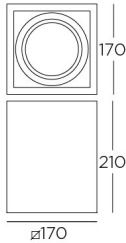

ARCCHIO

Art.-No.: 6109023

Description

Finish
White
Transparent
NA

Material
Aluminium
Polycarbonate

TECHNICAL CHARACTERISTICS

Light source

Light source:
LED CREE
Output (W):
25.9W
Color
temperature:

GEAR

Brand: Vossloh- Schwabe
Gear included: Yes, electronic
Voltage / Frequency: ≤ 700mA
Power Factor: 0.9
Flickering: ≤ 30%

Luminaire

Recessed: No
Warranty: 5 Years

Logistics

Energy Efficiency:
LED A++
EAN Code:
4251096570892

LED warm-white
3000K
CRI: 90
Photobiological
risk: RG1
Real Lumen:
1832
Qty Leds: 1
Lm/Real W: 73
Life Time:
50.000h L80B20
Bin / Grup: 30H
MacAdam
steps: 2
UGR: 16

UGR	
S=0.250	
Ceiling/Cavity	0.7
Walls	0.5
Working Plane	0.2
Room dimensions	X=4H, Y=8H
UGR Crosswise	
UGR Endwise	