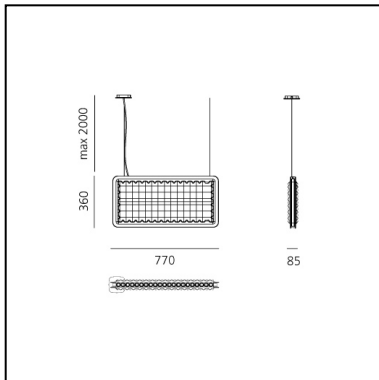

# Eggboard Baffle - 800x400 - Suspension - Direct Sharp + Indirect Diffused - 4000K - Dimmable DALI - Grey

Progetto CMR - Giacobone &  
Roj

IP20   Dimmerable: 

## LUMINAIRE

- Watt: **29W**
- Delivered lumens output: **2425lm**
- CCT: **4000K**
- Efficiency: **71%**
- Efficacy: **83.62lm/W**
- CRI: **80**

## DIMENSIONS

- Length: **cm 80**
- Width: **cm 8**
- Height: **cm 40**