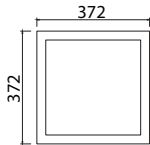

Lindby

UOM: mm

Art.-No.: 9624953

incl. LED L9001781
2400 lm Modul
1460 lm Lamp
21,5W LED
21,5W Total
230V~50Hz
3000 K
CRI >80
25000 h
10000 ON/OFF

IP20

UK
CA

4

251096