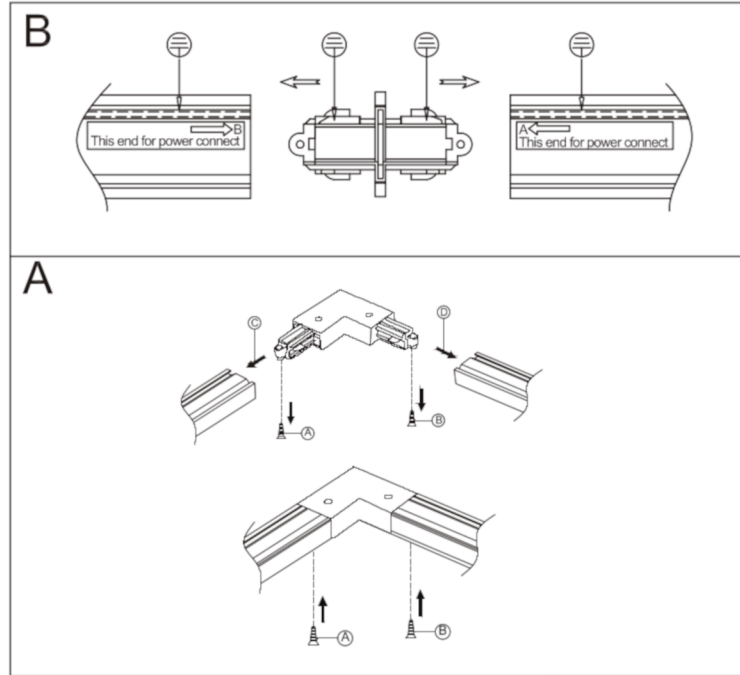

Parts List			
Item	Qty	Part Number	Description
1	3	9627158 / 9627159	Linaro 1m Track
2	1	9627176 / 9627177	Linaro End Power Feed
3	2	10024642 / 10024643	Linaro End Cap
4	2	9627164 / 9627165	Linaro Straight Connector
5	1	9627161 / 9627162	Linaro Middle Power Feed
6	1	9627167 / 9627168	Linaro 90° Connector
7	5	9627146 / 9627147	Linaro GU10 Spot

Please check the diection.  
Earth connection is only given  
when line on the base of the  
spot is on the same side as the  
line on the track

Example Spot

unlocked

Example Spot

locked