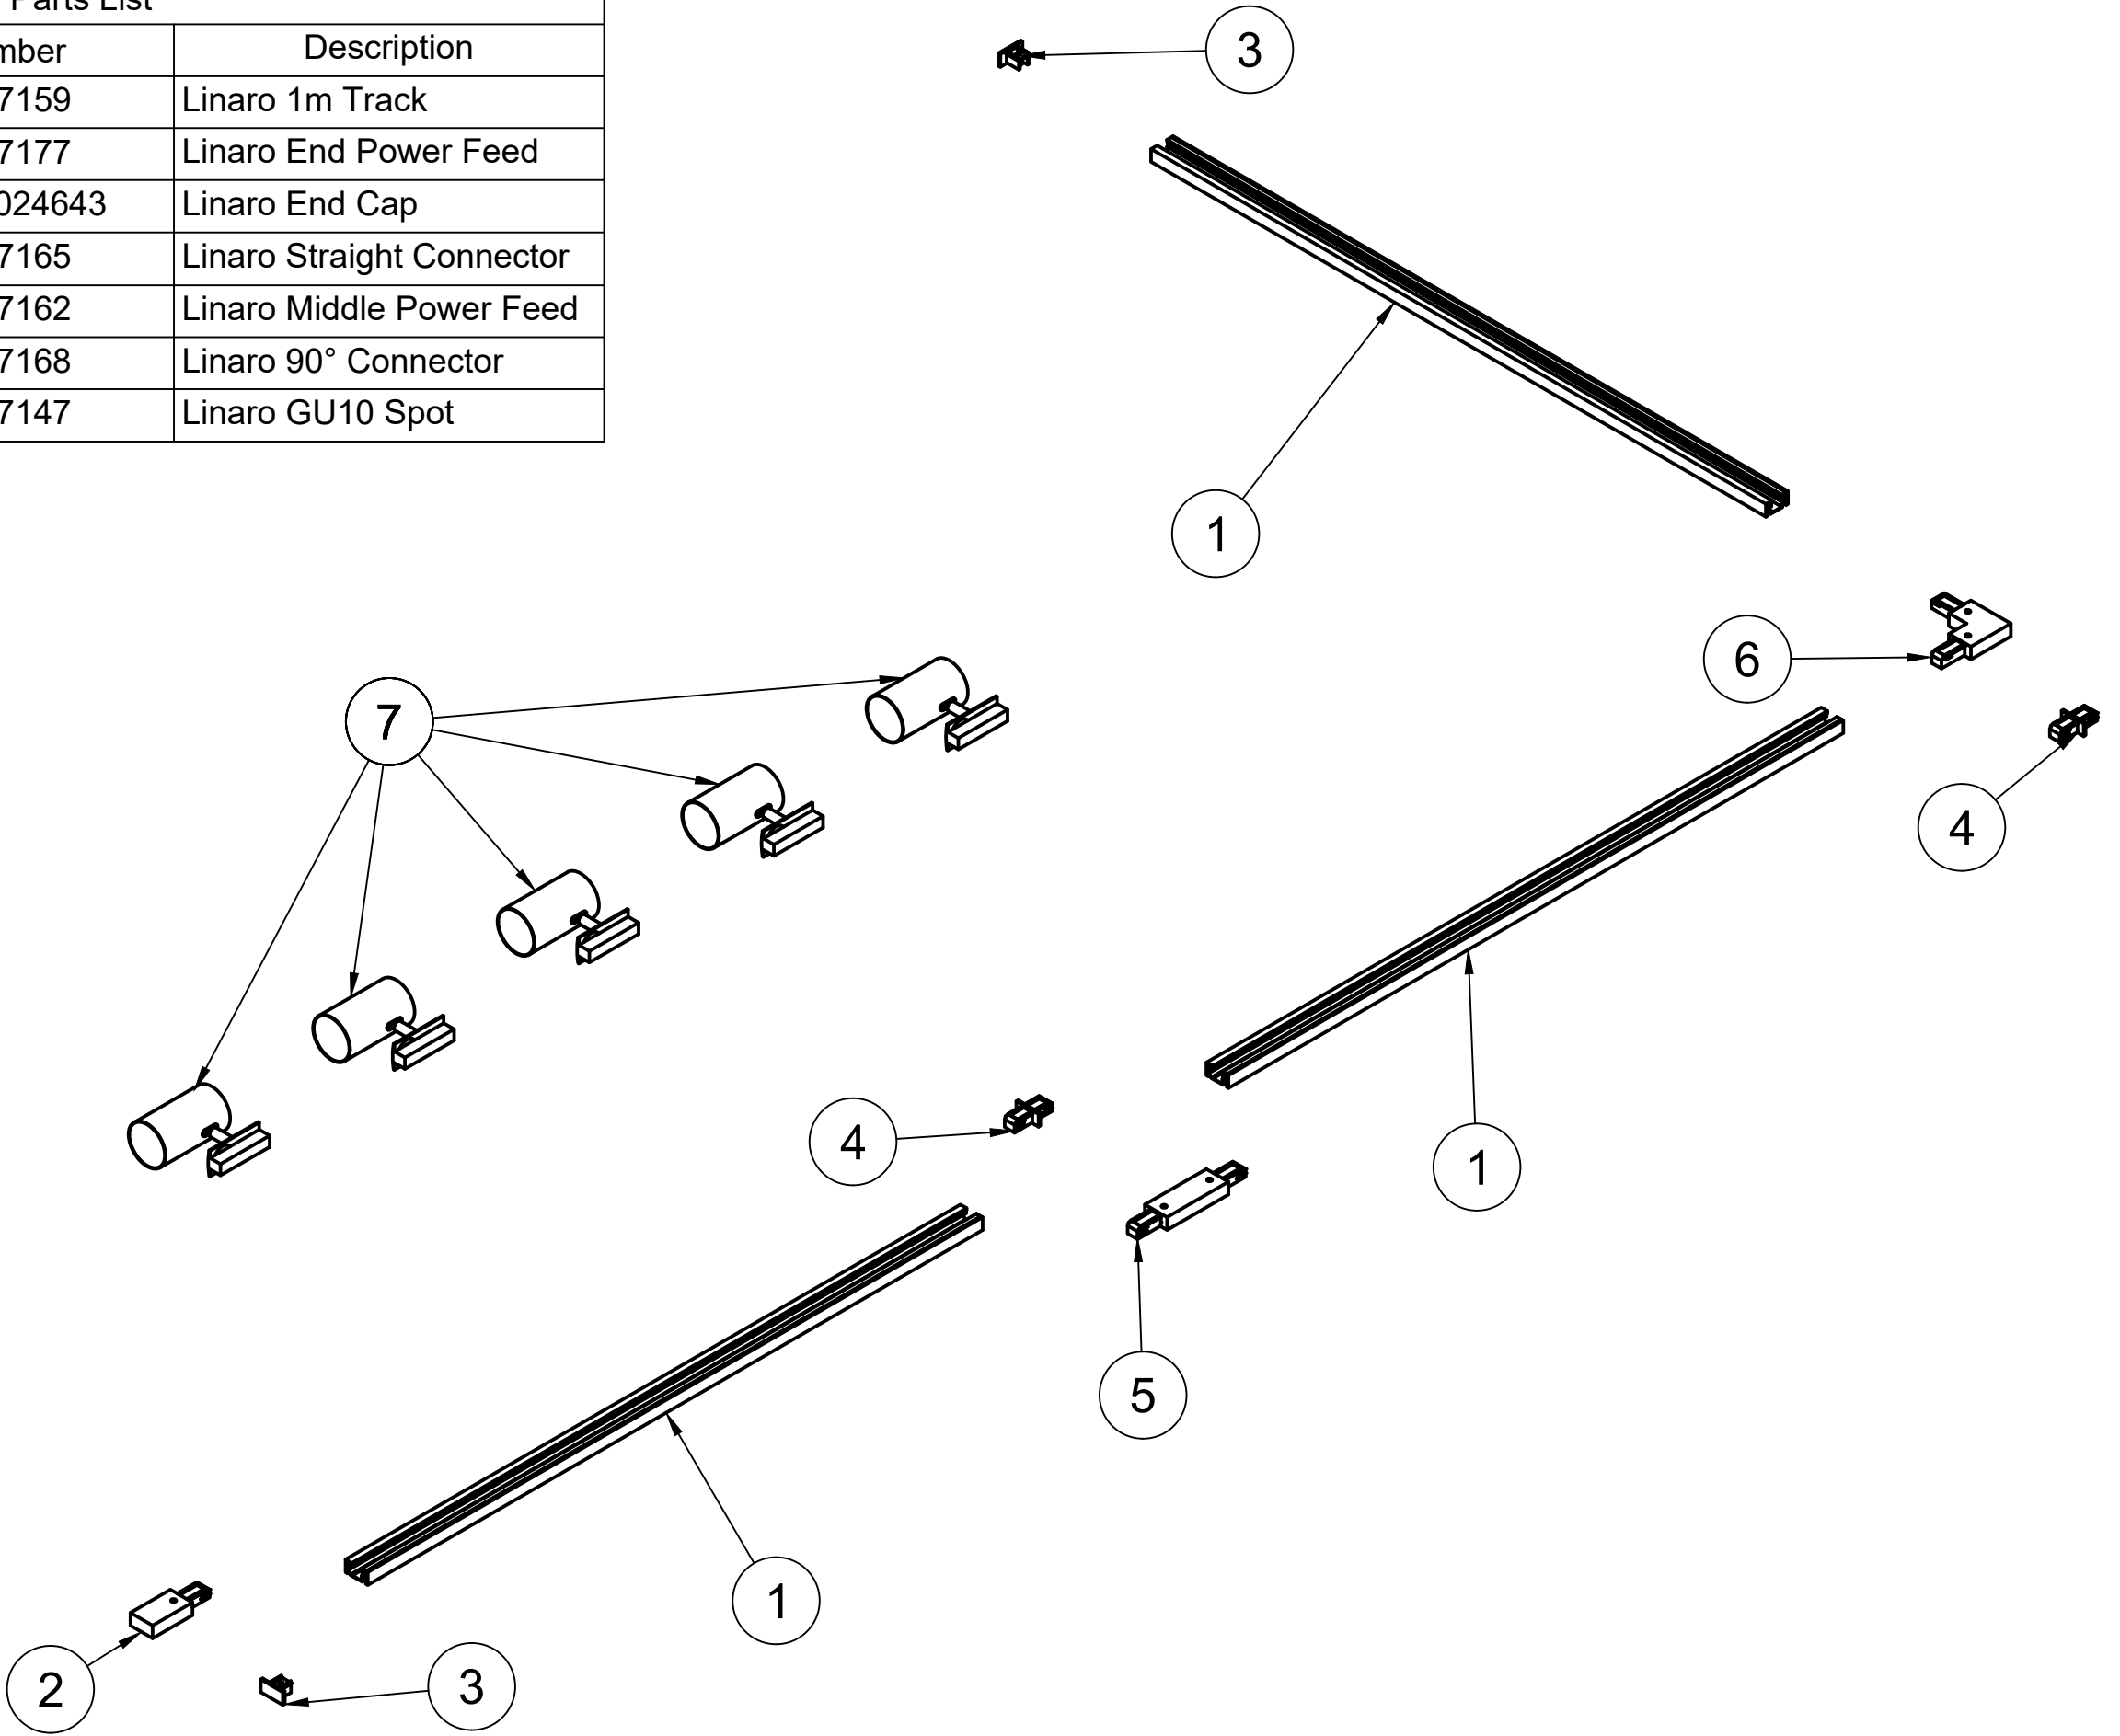

Parts List			
Item	Qty	Part Number	Description
1	3	9627158 / 9627159	Linaro 1m Track
2	1	9627176 / 9627177	Linaro End Power Feed
3	2	10024642 / 10024643	Linaro End Cap
4	2	9627164 / 9627165	Linaro Straight Connector
5	1	9627161 / 9627162	Linaro Middle Power Feed
6	1	9627167 / 9627168	Linaro 90° Connector
7	5	9627146 / 9627147	Linaro GU10 Spot

Please check the diection.  
Earth connection is only given  
when line on the base of the  
spot is on the same side as the  
line on the track

Example Spot

unlocked

Example Spot

locked