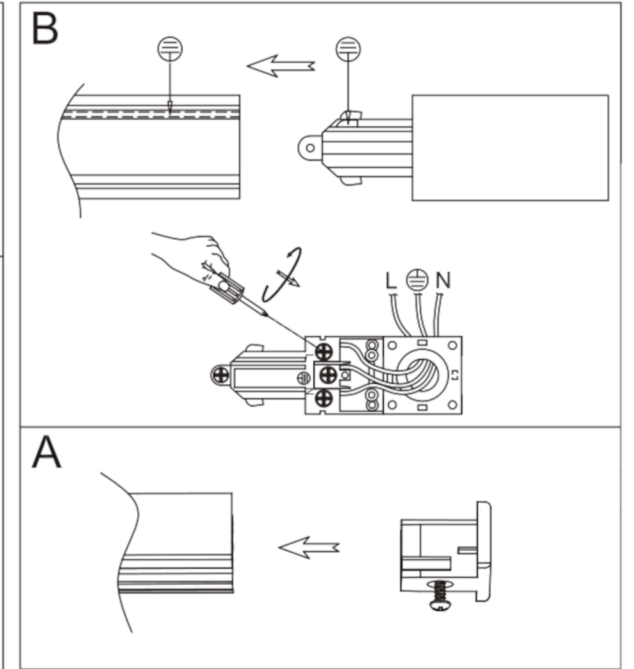

Parts List			
Item	Qty	Part Number	Description
1	3	9627158 / 9627159	Linaro 1m Track
2	1	9627176 / 9627177	Linaro End Power Feed
3	2	10024642 / 10024643	Linaro End Cap
4	2	9627164 / 9627165	Linaro Straight Connector
5	1	9627161 / 9627162	Linaro Middle Power Feed
6	1	9627167 / 9627168	Linaro 90° Connector
7	5	9627146 / 9627147	Linaro GU10 Spot

Please check the diection.  
Earth connection is only given  
when line on the base of the  
spot is on the same side as the  
line on the track

Example Spot

unlocked

Example Spot

locked