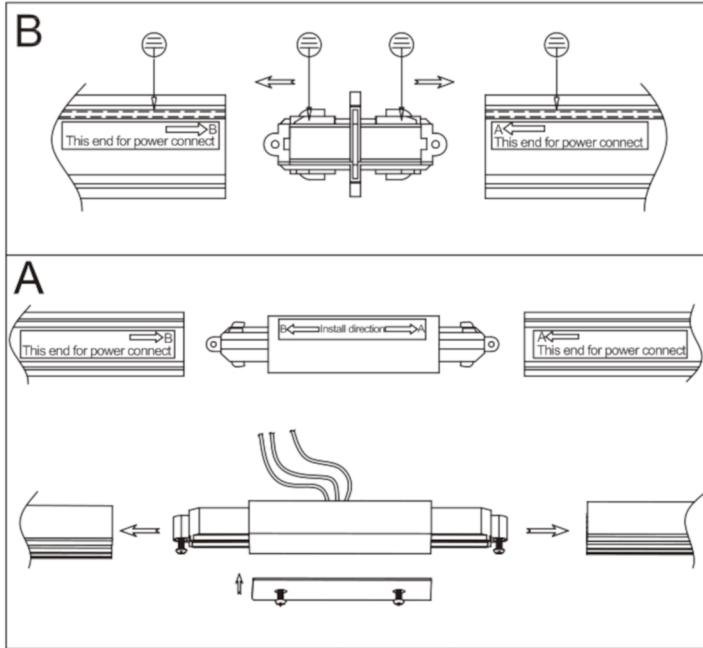

Parts List			
Item	Qty	Part Number	Description
1	3	9627158 / 9627159	Linaro 1m Track
2	1	9627176 / 9627177	Linaro End Power Feed
3	2	10024642 / 10024643	Linaro End Cap
4	2	9627164 / 9627165	Linaro Straight Connector
5	1	9627161 / 9627162	Linaro Middle Power Feed
6	1	9627167 / 9627168	Linaro 90° Connector
7	5	9627146 / 9627147	Linaro GU10 Spot

Please check the diection.  
Earth connection is only given  
when line on the base of the  
spot is on the same side as the  
line on the track

Example Spot

unlocked

Example Spot

locked