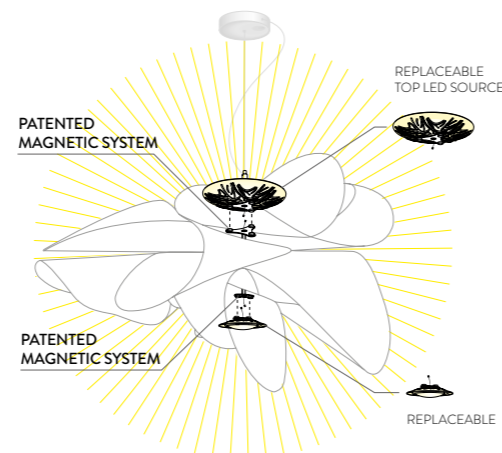

CANOPY DETAILS

LA BELLE ÉTOILE / ÉTOILE

LARGE: Ø14 cm x h. 3,2 cm (Ø 5-1/2" x h. 1-1/2")
MEDIUM: Ø14 cm x h. 3,2 cm (Ø 5-1/2" x h. 1-1/2")

6 m. cable kit also available for purchase after lamp order
Kit Cavi da 6m acquistabile anche successivamente

CERTIFICATION

CE IP 20

ENERGY CLASS: A / A+ / A++

ENERGY LABEL AVAILABLE ON SLAMP'S WEBSITE

PATENTED MAGNETIC SYSTEM® LIGHT SOURCE