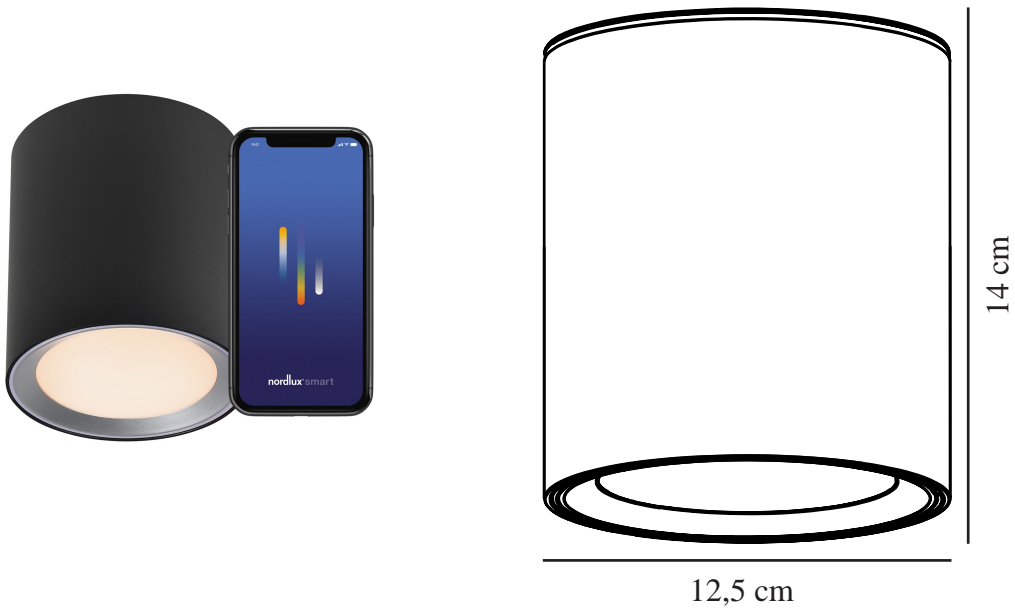

# LANDON SMART LONG | CEILING LIGHT | BLACK nordlux®

2110850103

Voltage (V): 220-240 Volt

IP degree: IP44

Class (Class 1, Class 2, Class 3):

Class 2 (Double isolated)

Socket type: LED – Non-

replaceable light source

Parallel connection: True

Primary material: Metal

Secondary material: Plastic

Colour: Black

Height (cm) : 14

Projection (cm): 14

EAN: 5704924007484

TUN: 2160553

Item Number: 2110850103

Pcs Per Master Carton: 3

Sales Box Height (cm): 17.25

Sales Box Width(cm): 13

Sales Box Depth (cm): 13

Sales Box Volume m<sup>3</sup> : 0.0029

Product net weight (kg): 0.66

Brightness of light (Lumen): 700

Colour temperature (Kelvin):

2700-6500

Ra-value : 80

Lifetime (hours): 25000

Beam angle (°) : 110

Candela (cd) (for directional

lamp only): 0

Energy class: F