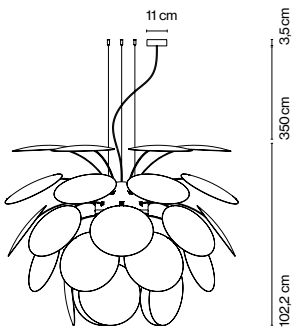

Discocó

Christophe Mathieu

marset

Discocó 132

ø132 cm

Discocó 88

Discocó 68

Discocó 53

Discocó 35

Exuberant even when turned off, the richness of the light issuing from the Discocó lamp provides direct downward illumination along with a dramatic play of lights and soft shadows.

Discocó 132

⦿ 6x E27 LED Globe (ø120) 14W

Discocó 88

⦿ 3x E27 LED Globe (ø120) 14W
⦿ 3x E27 HSGSA/C/UB 77W

Discocó 68

⦿ 3x E27 LED Globe (ø120) 14W
⦿ 3x E27 HSGSA/C/UB 57W

Discocó 53

⦿ E27 LED Globe (ø120) 14W
⦿ E27 HSGSA/C/UB 116W

Discocó 35

⦿ E14 HSGSP/C/UV 46W
⦿ E14 LED 5W

35 opaque discs made in moulded ABS and the sphere is Chromed sphere. 35 discs made of pressed American oak and the sphere is in black chrome.

- White (Ral 9003)
- Matte Grey (Ral 7037)
- Matte Beige (Ral 1001)
- Black-gold (Ral 9004-Gold)
- American Oak - White (only available in Discocó 68)