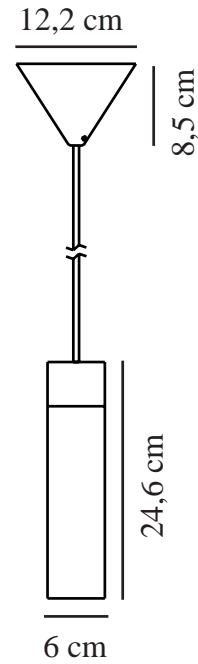

TILO | PENDANT | WHITE

2010453001

nordlux®

Voltage (V): 220-240 Volt
IP degree: IP20
Maximum bulb wattage (W): 15W
Class (Class 1, Class 2, Class 3):
Class 2 (Double isolated)
Socket type: GU10
Parallel connection: False

Height (cm): 24.6
Width (cm): 12
Shade Diameter (cm): 6
EAN: 5704924018329
TUN: 2378748
Item Number: 2010453001
Pcs Per Master Carton: 6

Sales Box Height (cm): 21.5
Sales Box Width(cm): 13
Sales Box Depth (cm): 13
Sales Box Volume m³ : 0.0036
Product net weight (kg): 0.663

Primary material: Metal
Secondary material: Wood
Colour of the cable: White
Length of the cable (cm): 200
Surface material of the cable:
Textile
Is the cable replaceable: False
Colour: White

• Scandinavian minimalism • Beautiful wooden detail