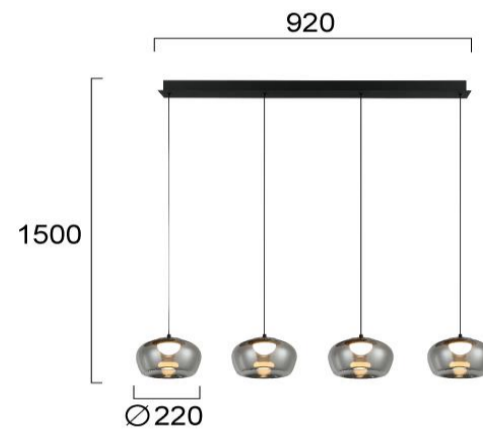

Product Datasheet

Code	4339200
Description	Pendant Bar Nadia
Family	NADIA
Type	PENDANT
Type of Lamp	LED module
Watt	44W
Volt	220-240V AC
Hertz	50/60 Hz
Class	Class II
IP	IP20
Environment	Indoor
Color	SMOKE/BLACK
Material	GLASS/ALUMINIUM/ELECTROSTATIC PAINTED STEEL
Length	
Height	H:1500
Width	W:220
Kelvin	3000K
Lumen	1632 Lm
Beam Angle	CRI 83
Dimmable	Non-Dimmable