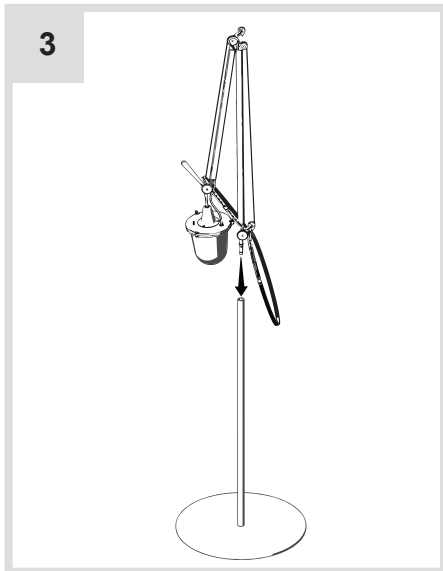

Artemide®

TOLOMEO LAMPIONE OUTDOOR TERRA

design
M. De Lucchi
G. Fassina

i

5

6

7

i

i

i

○○○○

i

$T < 0^{\circ}\text{C}$
 $T < 32^{\circ}\text{F}$

A small thermometer icon next to a snowflake icon, representing cold weather conditions.

i

i