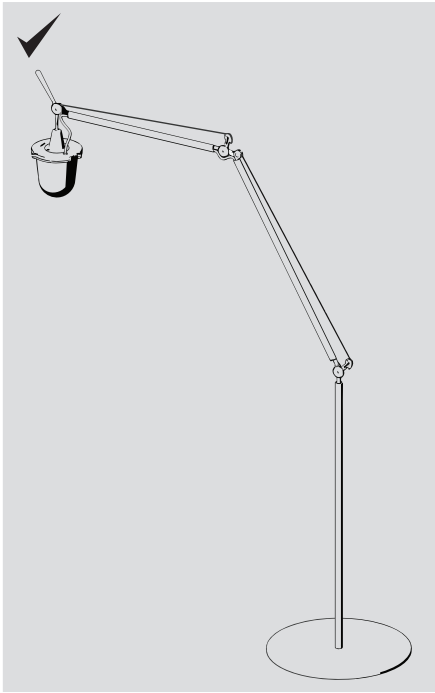

Artemide®

TOLOMEO LAMPIONE OUTDOOR TERRA

design
M. De Lucchi
G. Fassina

i

5

6

7

i

i

i

○○○○

i

$T < 0^{\circ}\text{C}$
 $T < 32^{\circ}\text{F}$

A small thermometer icon next to a snowflake icon, representing cold weather conditions.

i

i