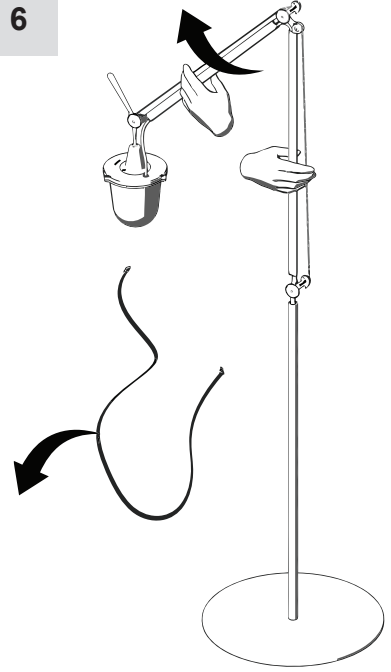

Artemide®

TOLOMEO LAMPIONE OUTDOOR TERRA

design
M. De Lucchi
G. Fassina

i

5

6

7

i

i

i

○○○○

i

$T < 0^{\circ}\text{C}$
 $T < 32^{\circ}\text{F}$

A small thermometer icon next to a snowflake icon, representing cold weather conditions.

i

i