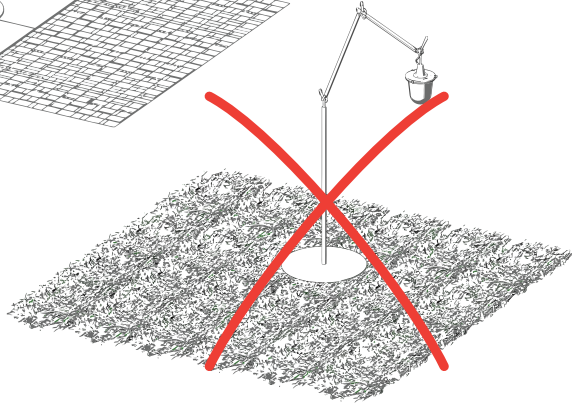

Artemide®

TOLOMEO LAMPIONE OUTDOOR TERRA

design
M. De Lucchi
G. Fassina

i

5

6

7

i

i

i

○○○○

i

$T < 0^{\circ}\text{C}$
 $T < 32^{\circ}\text{F}$

A small thermometer icon next to a snowflake icon, representing cold weather conditions.

i

i