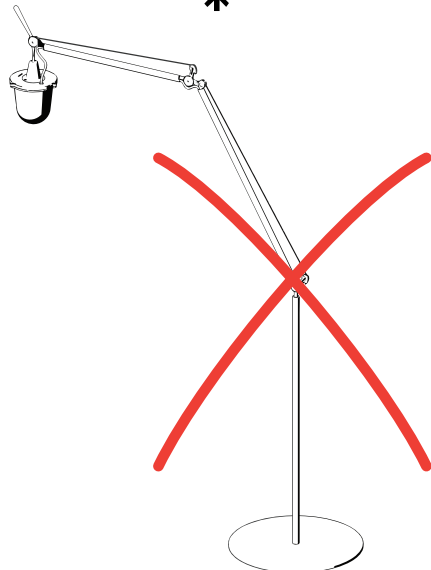

Artemide®

TOLOMEO LAMPIONE OUTDOOR TERRA

design
M. De Lucchi
G. Fassina

i

5

6

7

i

i

i

○○○○

i

$T < 0^{\circ}\text{C}$
 $T < 32^{\circ}\text{F}$

A small thermometer icon next to a snowflake icon, representing cold weather conditions.

i

i