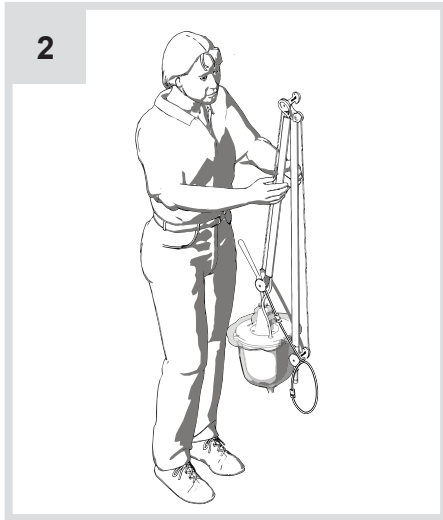

Artemide®

TOLOMEO LAMPIONE OUTDOOR TERRA

design
M. De Lucchi
G. Fassina

i

5

6

7

i

i

i

○○○○

i

$T < 0^{\circ}\text{C}$
 $T < 32^{\circ}\text{F}$

A small thermometer icon next to a snowflake icon, representing cold weather conditions.

i

i