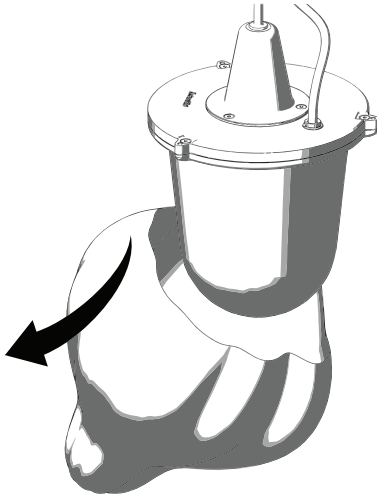

Artemide®

TOLOMEO LAMPIONE OUTDOOR TERRA

design
M. De Lucchi
G. Fassina

i

5

6

7

i

i

i

○○○○

i

$T < 0^{\circ}\text{C}$
 $T < 32^{\circ}\text{F}$

A small thermometer icon next to a snowflake icon, representing cold weather conditions.

i

i