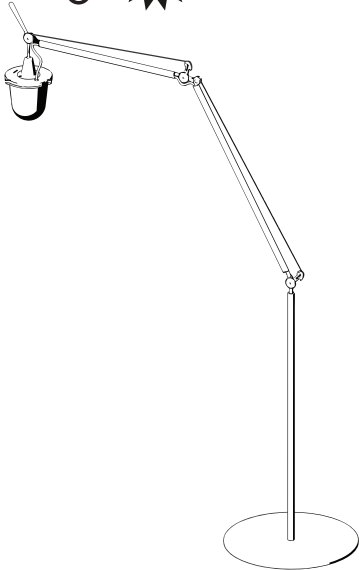

Artemide®

TOLOMEO LAMPIONE OUTDOOR TERRA

design
M. De Lucchi
G. Fassina

i

5

6

7

i

i

i

○○○○

i

$T < 0^{\circ}\text{C}$
 $T < 32^{\circ}\text{F}$

A small thermometer icon next to a snowflake icon, representing cold weather conditions.

i

i