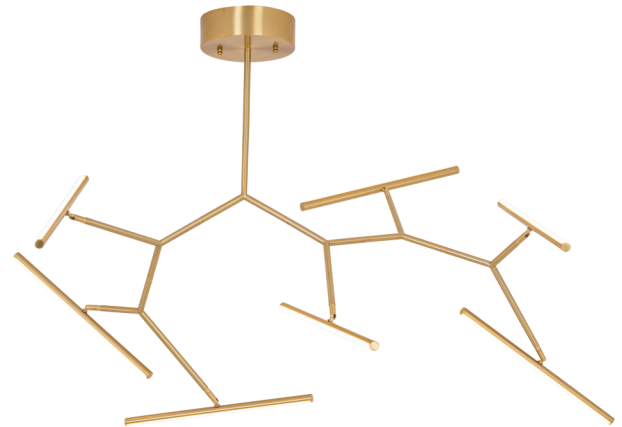

Product Data Sheet

Date: 04/06/2021
www.zambelislights.gr

Code 2073

Color: Gold Matt

Indoor Lighting

Power	68W
Voltage	220-240V
Operating Frequency	50/60Hz
Color Temperature	3000K
Lumen	5440Lm
Cri	80
Dimensions	L: 120cm W: 50cm H: 100cm
Base	Ø: 20cm H: 6cm
Dimmable Triac	○
Material	Aluminium - Silicon
Special Feature	Movable Profile 42cm , Ø: 2cm

Description

Indoor Pendant Led light by Aluminium and Silicon in Total Gold Matt color.
 Light with Movable Profiles.

5213010011842