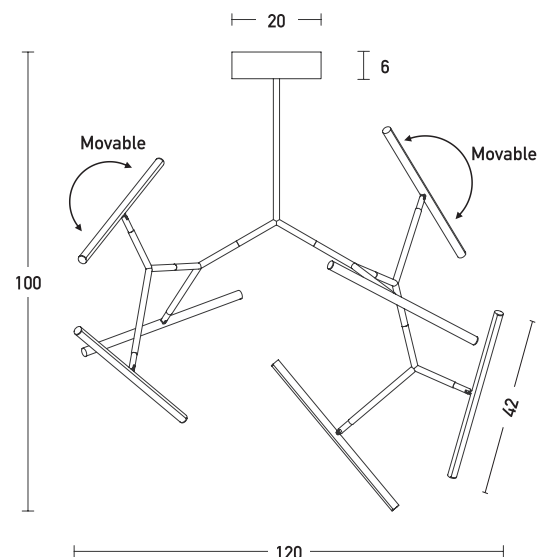

Product Data Sheet

Date: 04/06/2021
www.zambelislights.gr

Code 2073

Color: Gold Matt

Indoor Lighting

Power	68W
Voltage	220-240V
Operating Frequency	50/60Hz
Color Temperature	3000K
Lumen	5440Lm
Cri	80
Dimensions	L: 120cm W: 50cm H: 100cm
Base	Ø: 20cm H: 6cm
Dimmable Triac	○
Material	Aluminium - Silicon
Special Feature	Movable Profile 42cm , Ø: 2cm

Description

Indoor Pendant Led light by Aluminium and Silicon in Total Gold Matt color.
 Light with Movable Profiles.

5213010011842