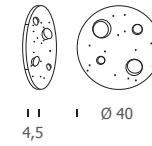

BUCHI p/pl 40

BUCHI p/pl 40

Wall/ceiling lamp
in steel
Ø cm 40

2 led COB
10W - max 250mA
2200 Lm emitted
3000°K - CRI>85
Dimmable power supply included

Finishings

- B  total white
- N  matt black
- TA  silver leaf
- TO  gold leaf
- TR  copper leaf
- TB  bronze leaf