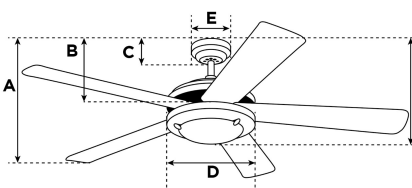

### Specifications

Size.....	112 cm
Blades.....	Reversible Plywood Blades (White/Light Maple)
Blade Pitch.....	13°
Approved Location.....	Indoor
Suggested Room Size.....	For rooms up to 20 m²
Down Rod.....	N/A
Installation.....	Hugger
Max. Ceiling Angle.....	N/A
Lead Wire.....	12 cm
Light Bulb Usage.....	Use (2) E27 Base Lamps, 60 Watt Maximum (not included)
Control .....	Remote Control Included
Motor Finish.....	White
Motor Material .....	Silicon Steel Motor 153mm x 17mm
Reverse Airflow.....	Yes
Noise Level.....	49 db(A)
Capacitor .....	Dual
Weight net/gross.....	6,8 / 7,6 kg
Box Dimensions.....	32 x 29 x 51,5 cm
EAN Code.....	4895105605610

### Warranty

Ceiling fans backed by our extended Warranty have a 10 year motor warranty and a 2-year warranty on all other parts.

A. Top of Canopy to Bottom of Blades .....	24 cm
B. Top of Canopy to Bottom of Switch House .....	7,5 cm
C. Top of Canopy to Bottom of Canopy .....	7,5 cm
D. Width of Motor Housing.....	24 cm
E. Width of Canopy.....	23 cm
F. Top of Canopy to Bottom of Glass .....	35 cm