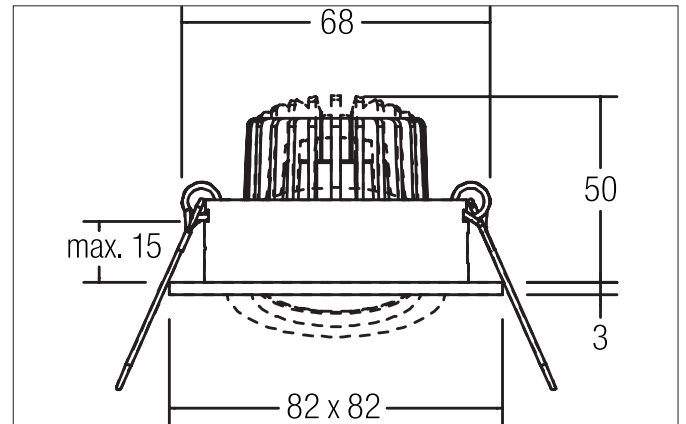

TIRREL-S LED recessed spot set, on/off switchable

Article no. 38144073

Light.
For Generations.**Tender**

LED recessed spot set, on/off switchable, Square. Toolless ceiling installation by installation springs. Ceiling cut-out \varnothing 68 mm, Installation depth 50 mm, Length 82 mm, Width 82 mm, Weight 0,245 kg. Reflector silver with rotationssymmetrical, deep, wide distributed light intensity. optimal light distribution due to a glass transparent cover. Luminous flux 680 lm, Power 1 x 6 W, Light colour warm white, Correlated color temperature (CCT) 3.000 K, Colour rendering index CRI > 80, Housing material: Aluminium / Glass, Colour: White, Permissible ambient temperature (ta): -20 °C - +25 °C, Protection class (EN 61140): II, Degree of protection (DIN EN 60529): IP20, .With electronic driver, on/off switchable.

Product Benefits

- LED recessed spot in square design made of solid aluminum.
with LED module 6 W (3,000 K) and switchable converter.
- Ceiling cutout 68 mm, diameter 82 mm, installation depth 50 mm, IP20.
- Pivoting range 25°.
- Large color variation. Without visible snap ring.
- Classic, formally restrained design.
- In the same look also in GX5.3 or GU10 version and as a dimmable set (trailing-edge phase or DALI) and as a loudspeaker.
- In addition in the same surface structure and in the same color also available in round design.

TIRREL-S LED recessed spot set, on/off switchable

Article no. 38144073

Light.
For Generations.

Article data	
Article no.	38144073
GTIN	4251433906735
Series name	TIRREL-S
Short description	LED recessed spot set, on/off switchable
Material	Aluminium / Glass
Colour	White
Type of surface	Matt
Shape	Square
Built-in diameter	68 mm
Installation depth	50 mm
Length	82 mm
Width	82 mm
Height	3 mm
Weight	0.245 kg