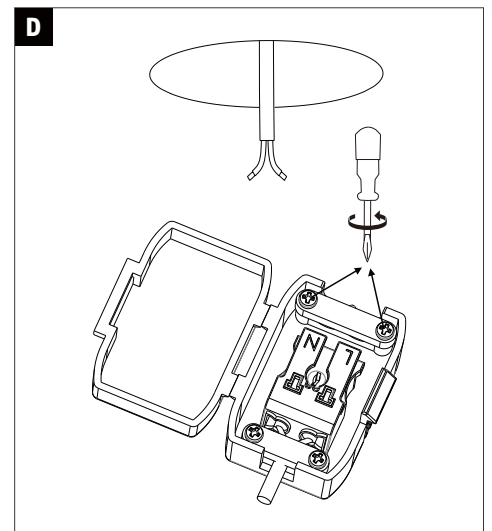

Paulmann

Safety Instructions

1, 2, 3, 4, 5, 6, 7, 10, 12, 13, 15, 16,
19, 20, 21, 22, 24, 28, 33, 34

Info

www.paulmann.com

Paulmann Licht GmbH
Quezinger Feld 2
31832 Springe
Germany

www.paulmann.com

Art.-Nr.: 944.73

(+MA326) PSU 05/20

i IP44

3x

3x

Incl.