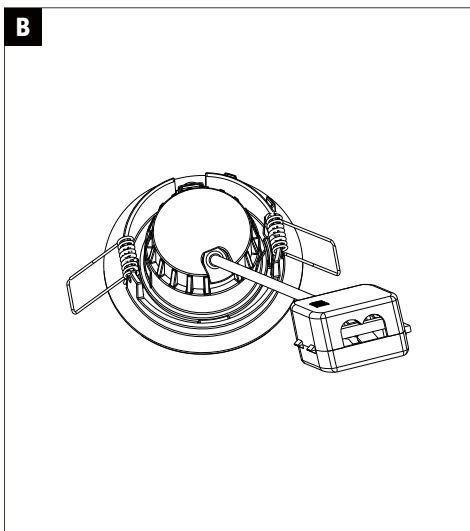

Paulmann

Safety Instructions

1, 2, 3, 4, 5, 6, 7, 10, 12, 13, 15, 16,
19, 20, 21, 22, 24, 28, 33, 34

Info

www.paulmann.com

Paulmann Licht GmbH
Quezinger Feld 2
31832 Springe
Germany

www.paulmann.com

Art.-Nr.: 944.73

(+MA326) PSU 05/20

i IP44

3x

3x

Incl.