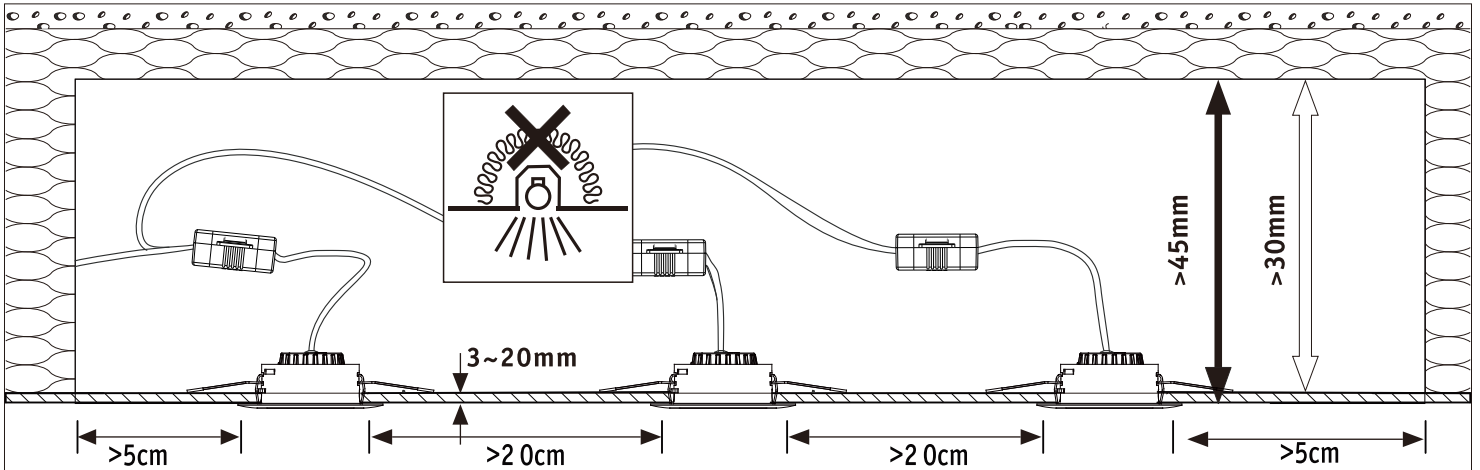

Paulmann

Safety Instructions

1, 2, 3, 4, 5, 6, 7, 10, 12, 13, 15, 16,
19, 20, 21, 22, 24, 28, 33, 34

Info

www.paulmann.com

Paulmann Licht GmbH
Quezinger Feld 2
31832 Springe
Germany

www.paulmann.com

Art.-Nr.: 944.73

(+MA326) PSU 05/20

i IP44

3x

3x

Incl.