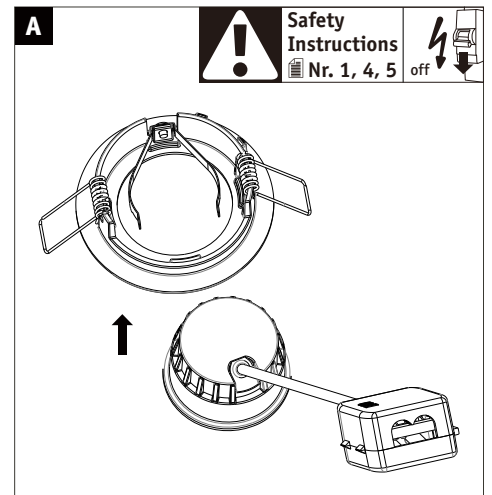

Paulmann

Safety Instructions

1, 2, 3, 4, 5, 6, 7, 10, 12, 13, 15, 16,
19, 20, 21, 22, 24, 28, 33, 34

Info

www.paulmann.com

Paulmann Licht GmbH
Quezinger Feld 2
31832 Springe
Germany

www.paulmann.com

Art.-Nr.: 944.73

(+MA326) PSU 05/20

i IP44

3x

3x

Incl.