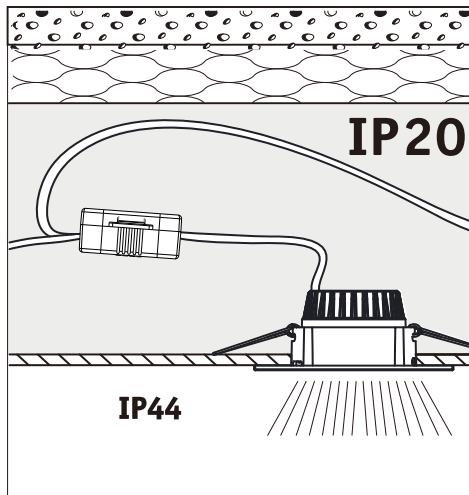

Paulmann

Safety Instructions

1, 2, 3, 4, 5, 6, 7, 10, 12, 13, 15, 16,
19, 20, 21, 22, 24, 28, 33, 34

Info

www.paulmann.com

Paulmann Licht GmbH
Quezinger Feld 2
31832 Springe
Germany

www.paulmann.com

Art.-Nr.: 944.73

(+MA326) PSU 05/20

i IP44

3x

3x

Incl.