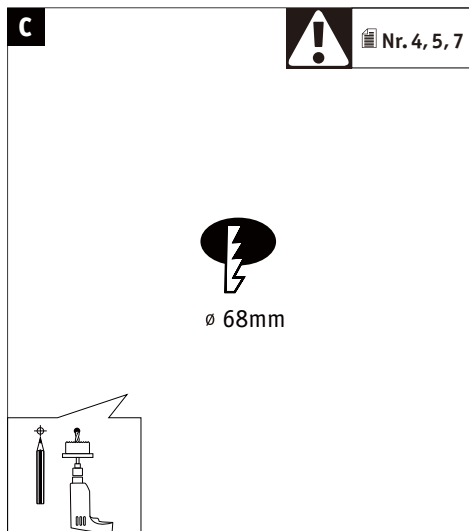

Paulmann

Safety Instructions

1, 2, 3, 4, 5, 6, 7, 10, 12, 13, 15, 16,
19, 20, 21, 22, 24, 28, 33, 34

Info

www.paulmann.com

Paulmann Licht GmbH
Quezinger Feld 2
31832 Springe
Germany

www.paulmann.com

Art.-Nr.: 944.73

(+MA326) PSU 05/20

i IP44

3x

3x

Incl.