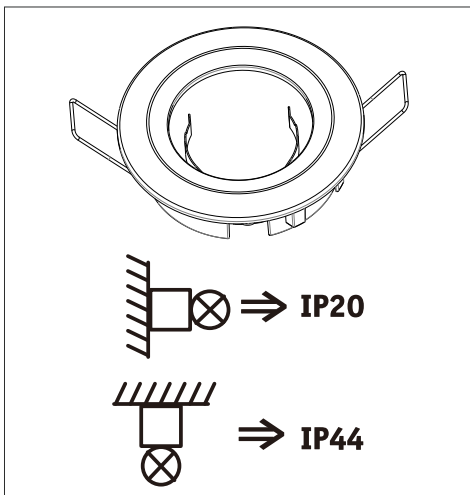

Paulmann

Safety Instructions

1, 2, 3, 4, 5, 6, 7, 10, 12, 13, 15, 16,
19, 20, 21, 22, 24, 28, 33, 34

Info

www.paulmann.com

Paulmann Licht GmbH
Quezinger Feld 2
31832 Springe
Germany

www.paulmann.com

Art.-Nr.: 944.73

(+MA326) PSU 05/20

i IP44

3x

3x

Incl.