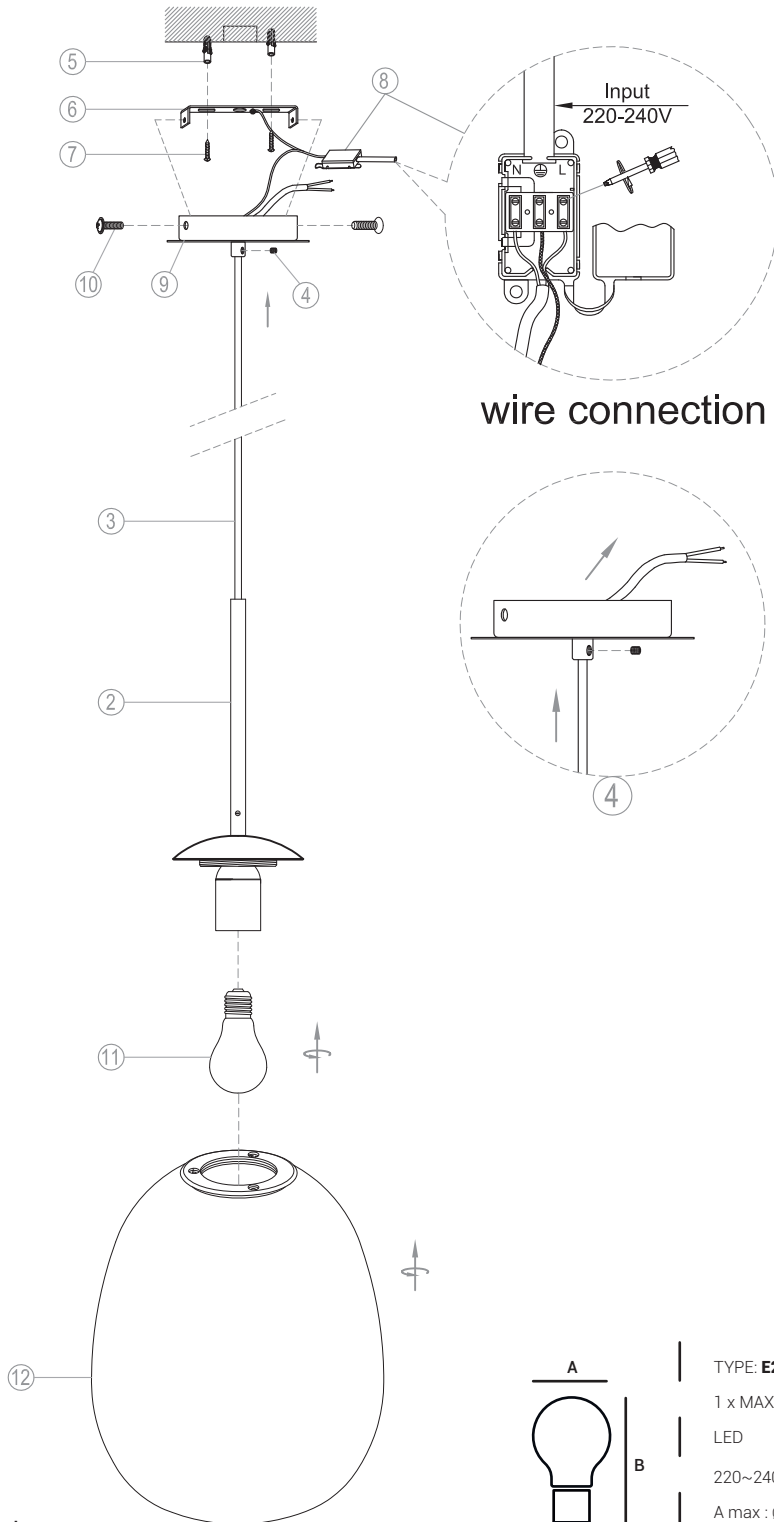

miloox®

Model: 1744.316.BLACK
1744.316.GOLD

wire connection

Imported from Miloox
a brand of Sforzin Illuminazione
Viale dell'industria, 21
20037 Paderno Dugnano-Milano-Italy
Made in China
Design Arch. Davide Negri

TYPE: **E27 LED**
1 x MAX 20W
LED
220~240V 50/60HZ
A max : \varnothing 75 mm
B max : 240 mm
www.miloox.com