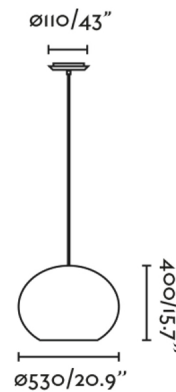

### General characteristics

Type	I
IP	20
voltage	100V-240V
Hertz	50/60Hz
Cable meters	2000mm
Power	15W