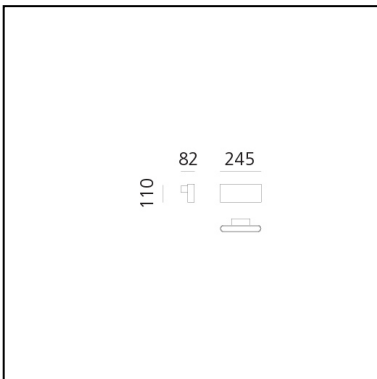

Two Flags Wall - White

Ernesto Gismondi
Neil Poulton

IP20 

LUMINAIRE

- Watt: **21W**
- Delivered lumens output: **1515lm**
- CCT: **3000K**
- Efficiency: **67%**
- Efficacy: **72.14lm/W**
- CRI: **90**

PRODUCT CODE: DEG8100A10L

FEATURES

- Article Code: **DEG8100A10L**
- Colour: **White**
- Installation: **Wall**
- Material: **Aluminum, borosilicate glass**
- Series: **Design Collection, Danese**
- Environment: **Indoor**
- design by: **Ernesto Gismondi, Neil Poulton**

DIMENSIONS

- Length: **cm 24.5**
- Height: **cm 11**
- Depth: **cm 8.2**

SOURCES INCLUDED

- Category: **Led**
- Number: **1**
- Watt: **21W**
- Color temperature (K): **3000K**
- CRI: **90**