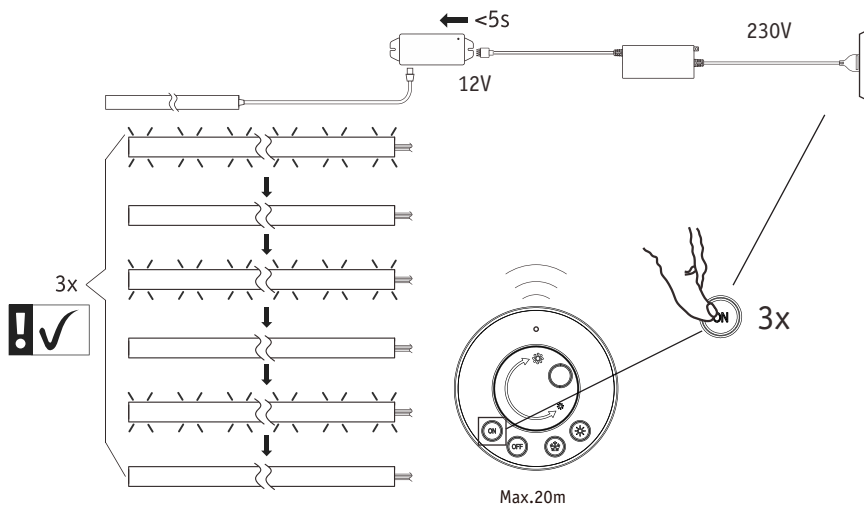

## Code Matching

(Press the "ON" button one time within 5s of connecting to the controller)

One remote control can control countless controller (99946/99947/99948), but a controller (99946/99947/99948) can be only controlled by 4 pcs remote control.

## Code Clearing

(Press the "NO" button three times within 5s of cancelling the connection to the controller)

Hiermit erklärt Paulmann Licht, dass der Funkanlagentyp Art.-Nr.: 999.54/999.55 der Richtlinie 2014/53/EU entspricht. Der vollständige